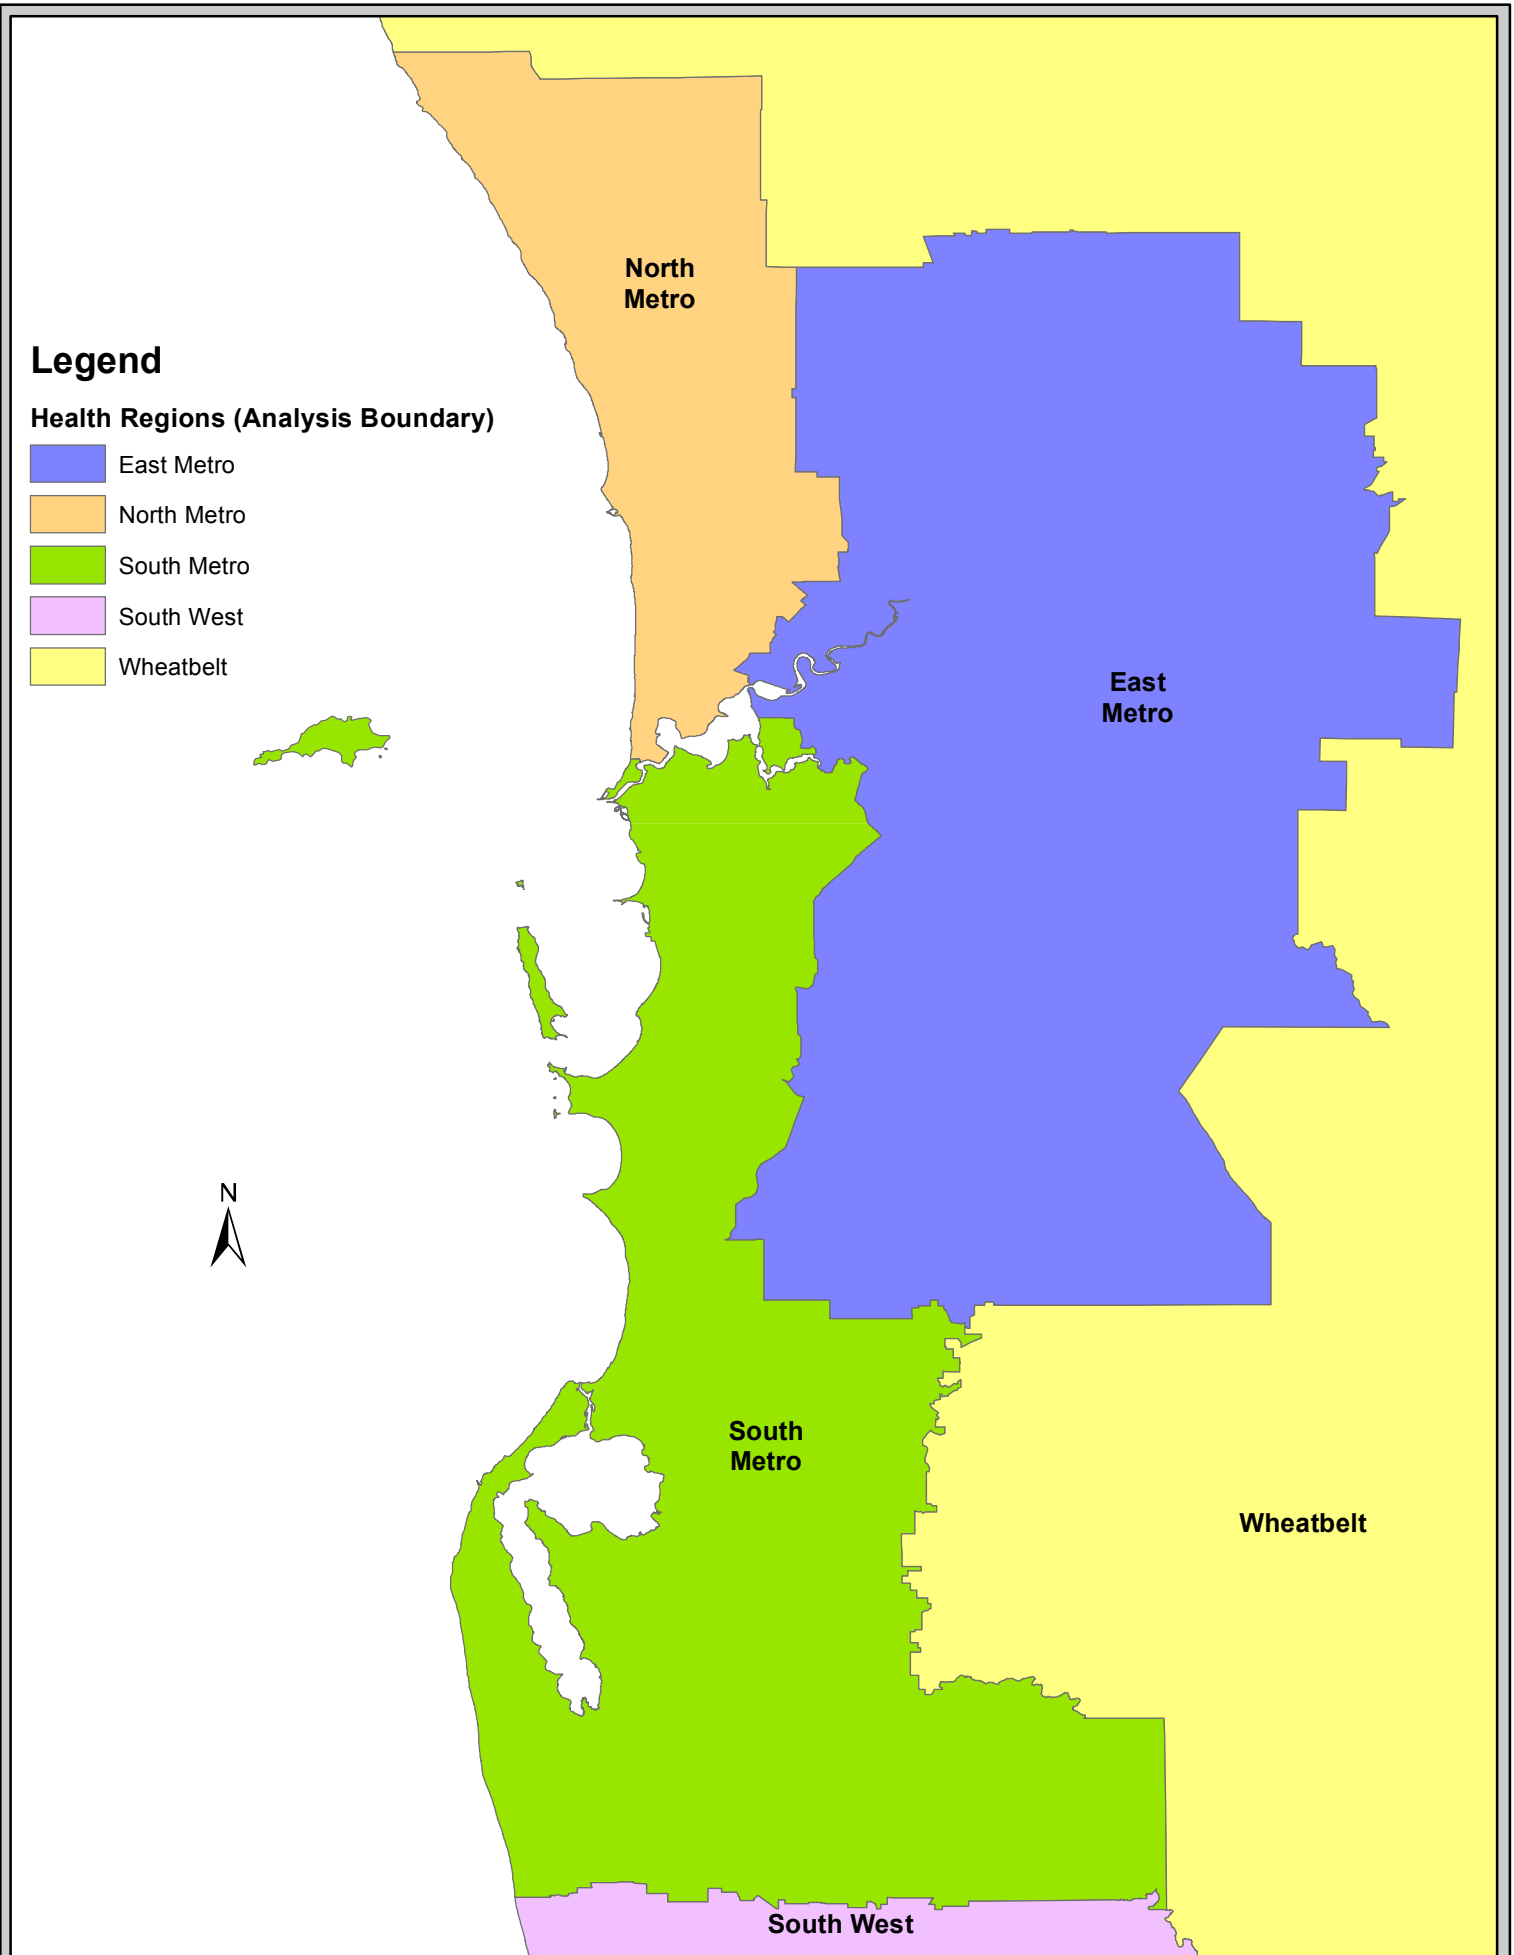

Legend

Health Regions (Analysis Boundary)

-  East Metro
-  North Metro
-  South Metro
-  South West
-  Wheatbelt

0 5 10 km

Government of Western Australia
Department of Health

New Metro Health Regions (1 July 2016)

Produced by: Spatial Services Unit
Epidemiology Branch
Grace Yun
February 2016

Data sources: DoH, ABS

File ref: Tasks\2016\July\MapCatalogue