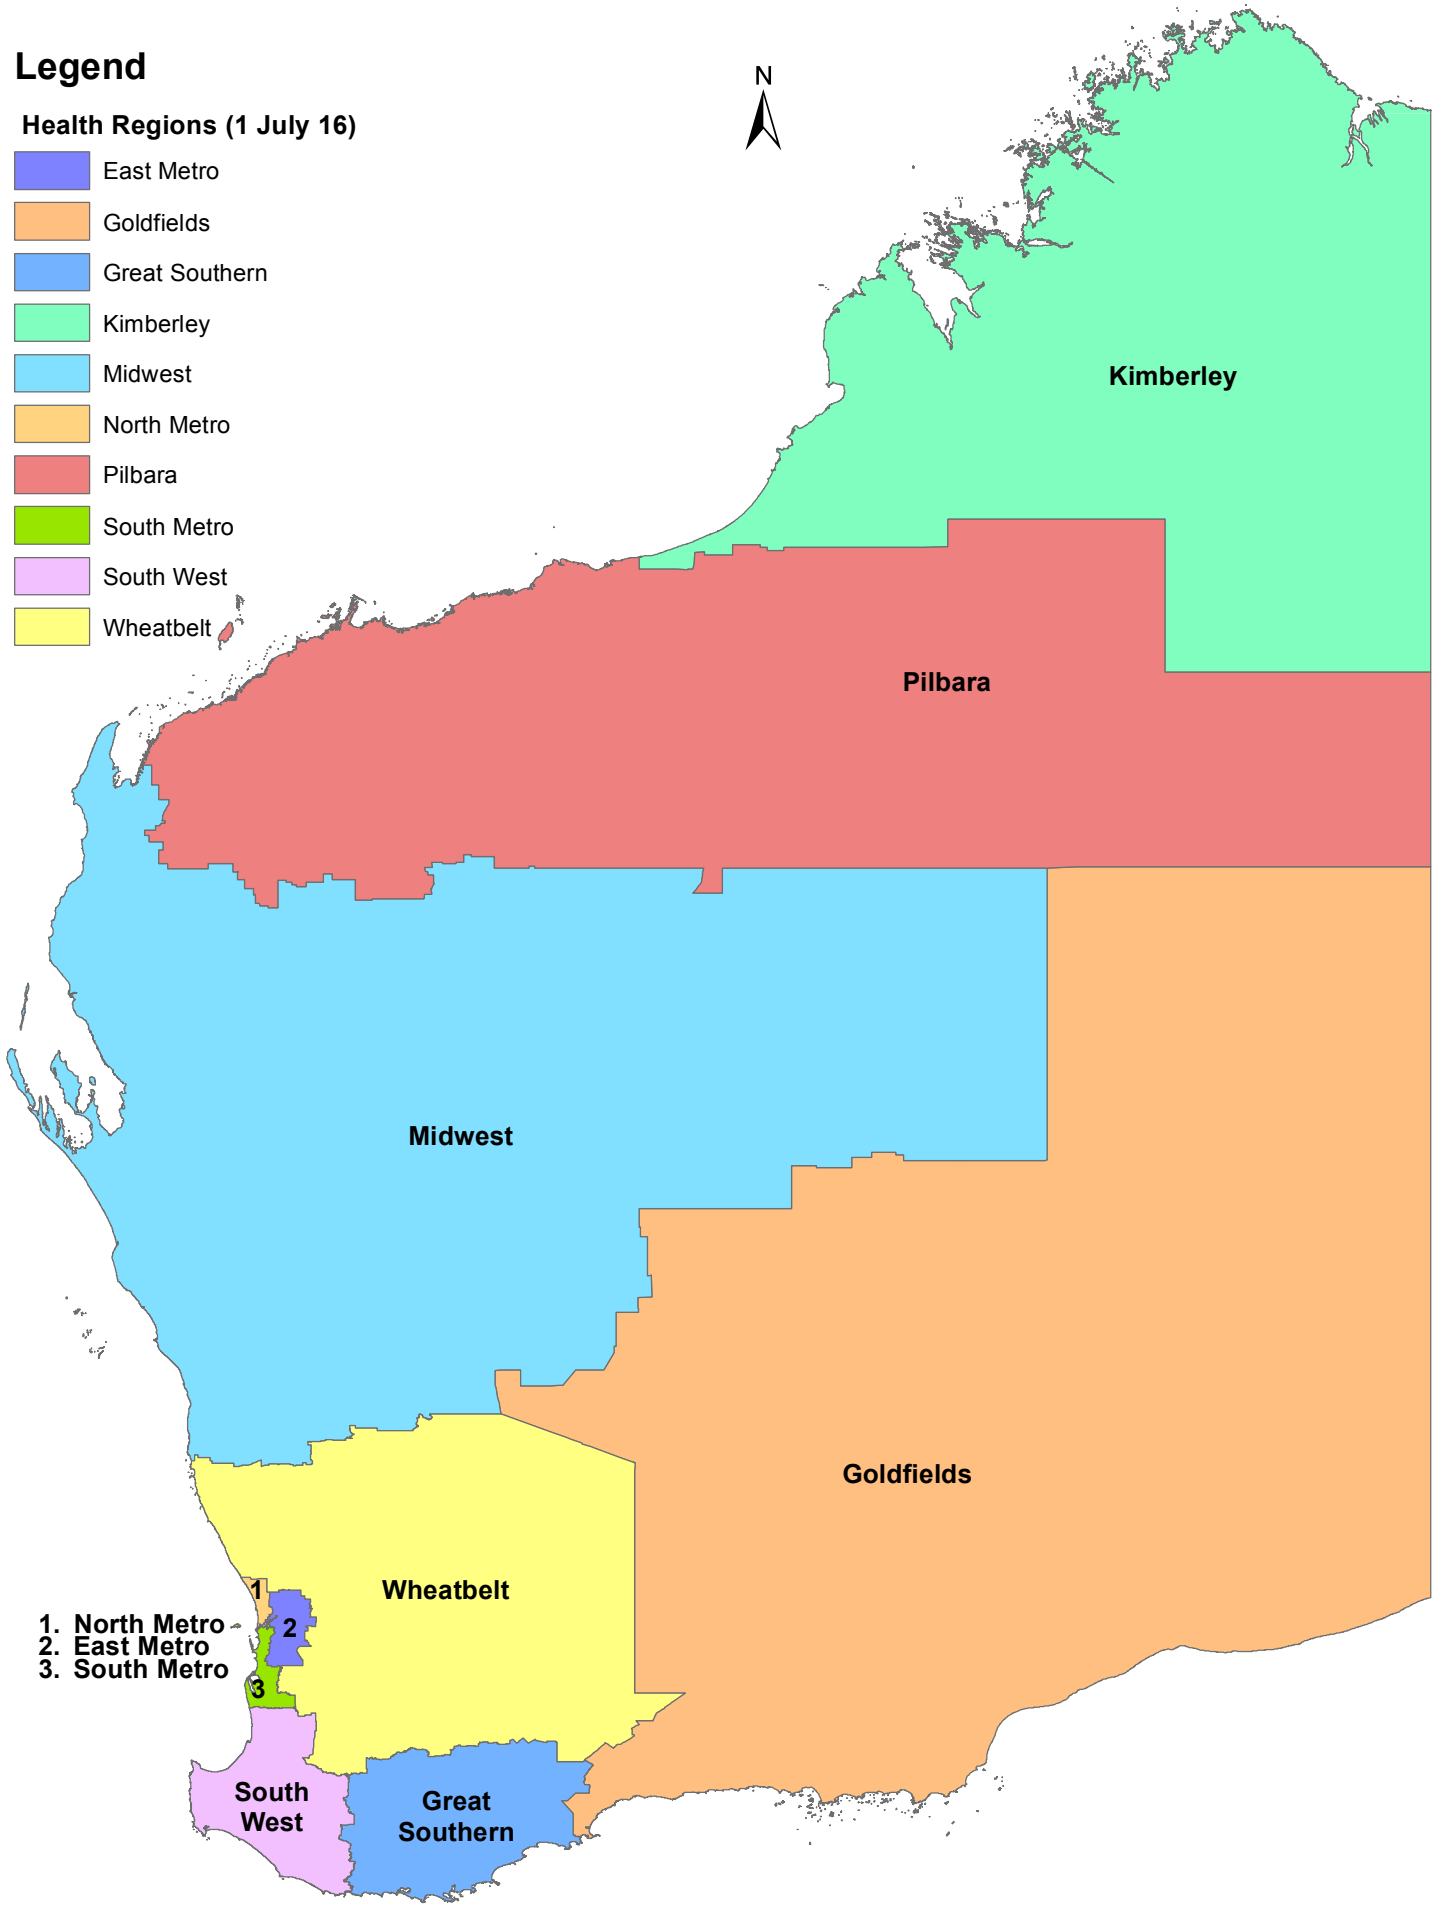

Legend

Health Regions (1 July 16)

- East Metro
- Goldfields
- Great Southern
- Kimberley
- Midwest
- North Metro
- Pilbara
- South Metro
- South West
- Wheatbelt

1. North Metro
2. East Metro
3. South Metro

Government of Western Australia
Department of Health

New Health Regions (1 July 2016)

Produced by: Spatial Services Unit
Epidemiology Branch
Grace Yun
February 2016

Data sources: DoH, ABS

File ref: Tasks\2016\July\MapCatalogue