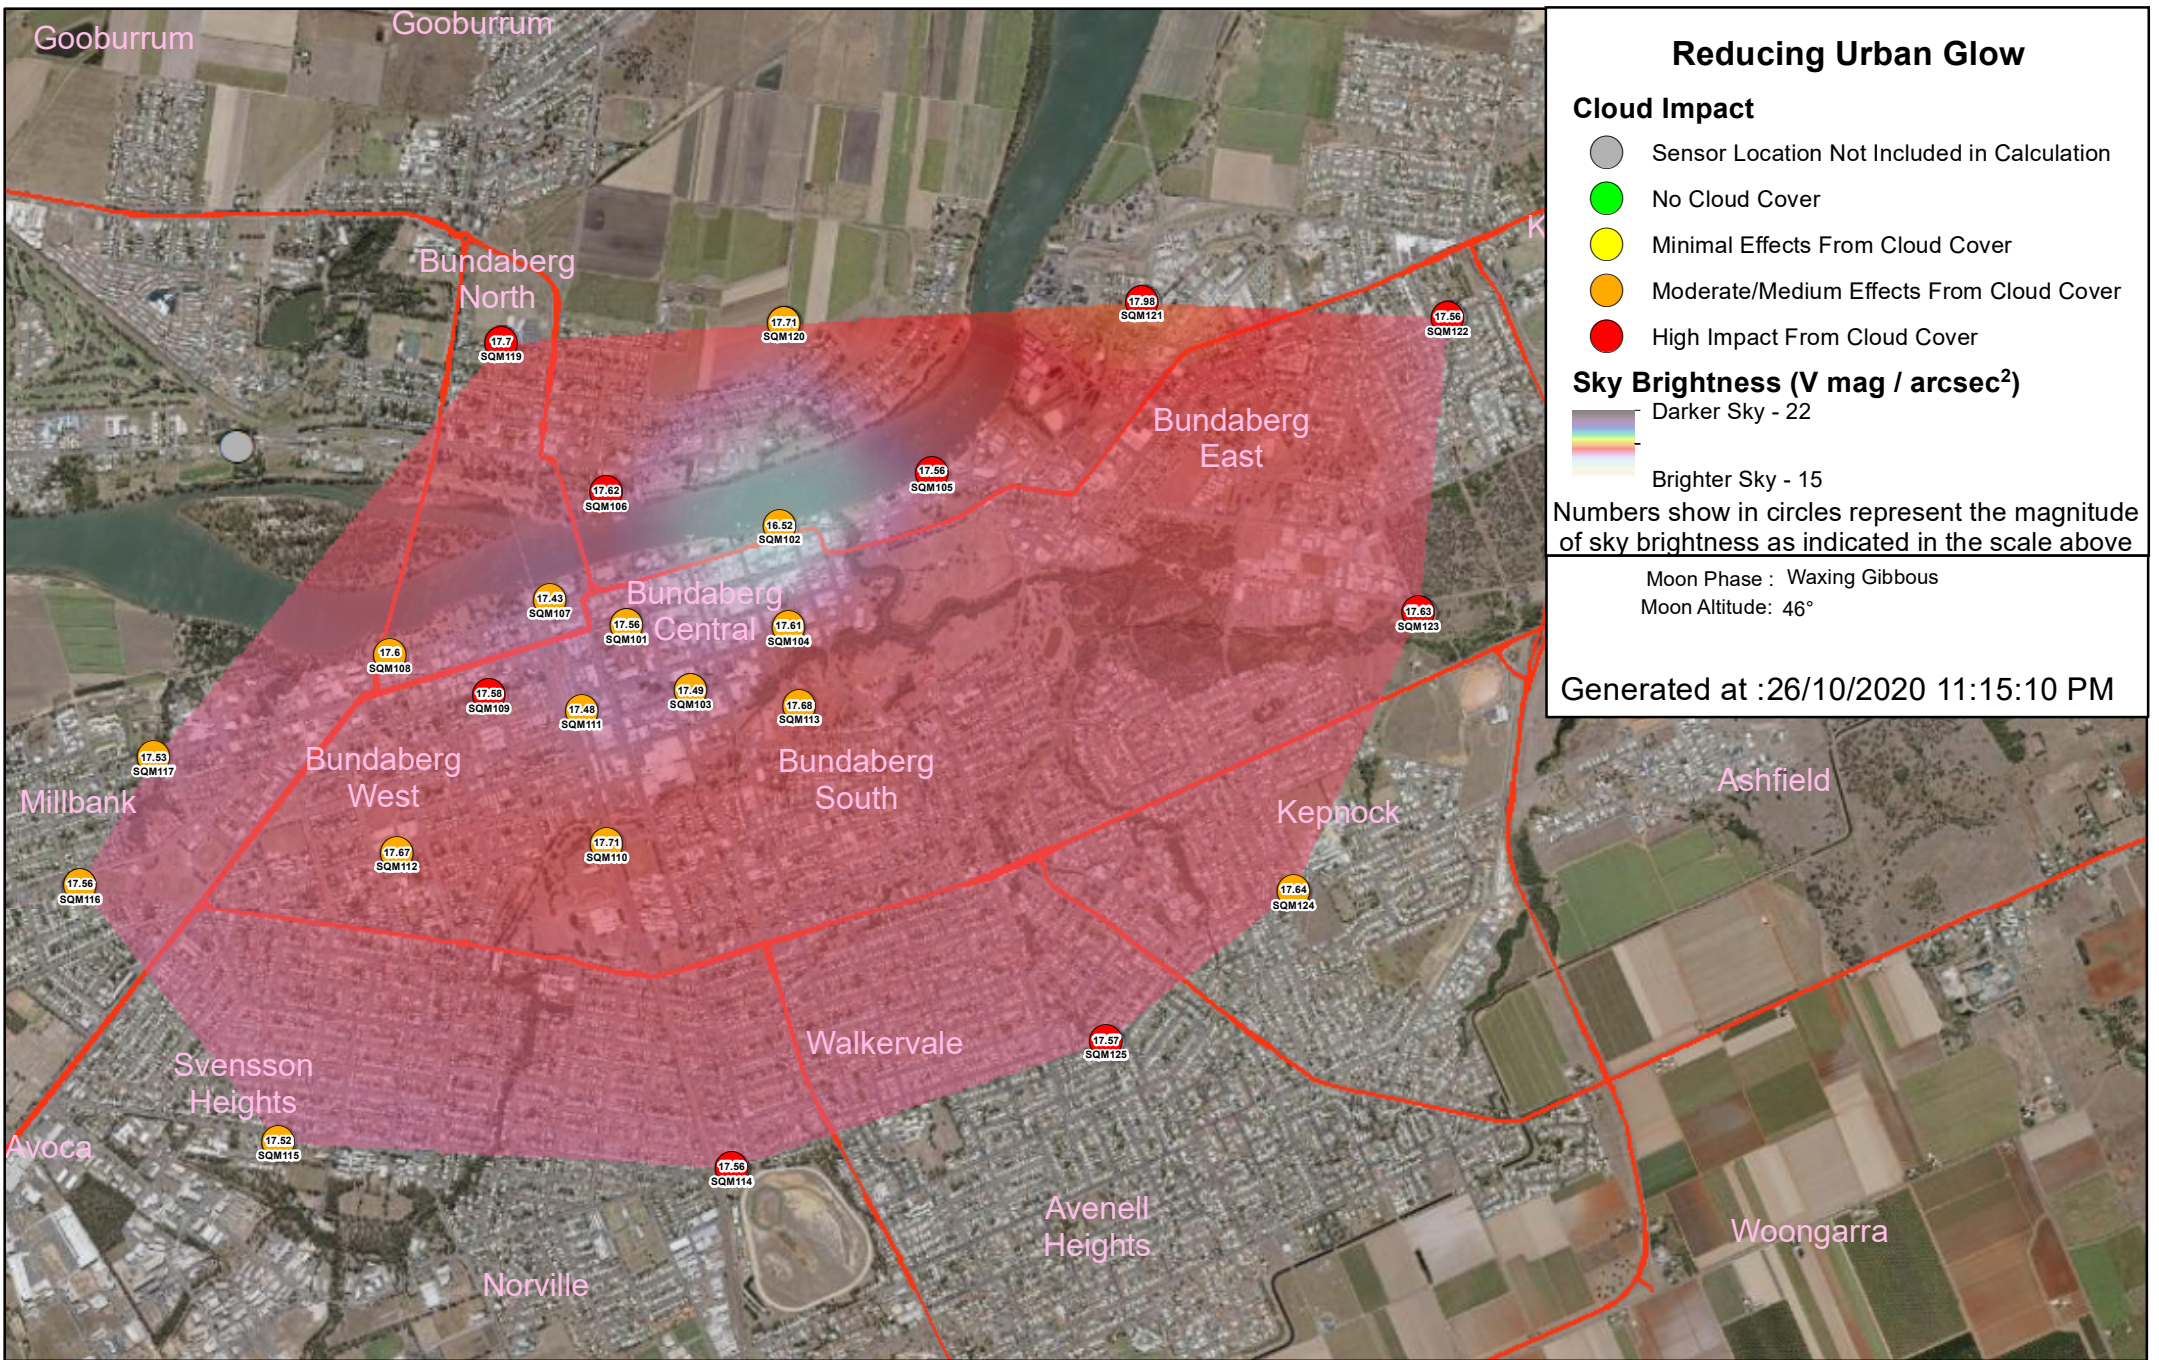

Sky Brightness (V mag / arcsec²)
 Darker Sky - 22

 Brighter Sky - 15

Numbers show in circles represent the magnitude of sky brightness as indicated in the scale above

Moon Phase : Waxing Gibbous
 Moon Altitude: 59°

Generated at :26/10/2020 10:15:10 PM

Reducing Urban Glow

- Cloud Impact**
- Sensor Location Not Included in Calculation
 - No Cloud Cover
 - Minimal Effects From Cloud Cover
 - Moderate/Medium Effects From Cloud Cover
 - High Impact From Cloud Cover

Numbers show in circles represent the magnitude of sky brightness as indicated in the scale above

Moon Phase : Waxing Gibbous
Moon Altitude : 29°

Generated at :27/10/2020 12:30:10 AM

Reducing Urban Glow

- Cloud Impact**
- Sensor Location Not Included in Calculation
 - No Cloud Cover
 - Minimal Effects From Cloud Cover
 - Moderate/Medium Effects From Cloud Cover
 - High Impact From Cloud Cover