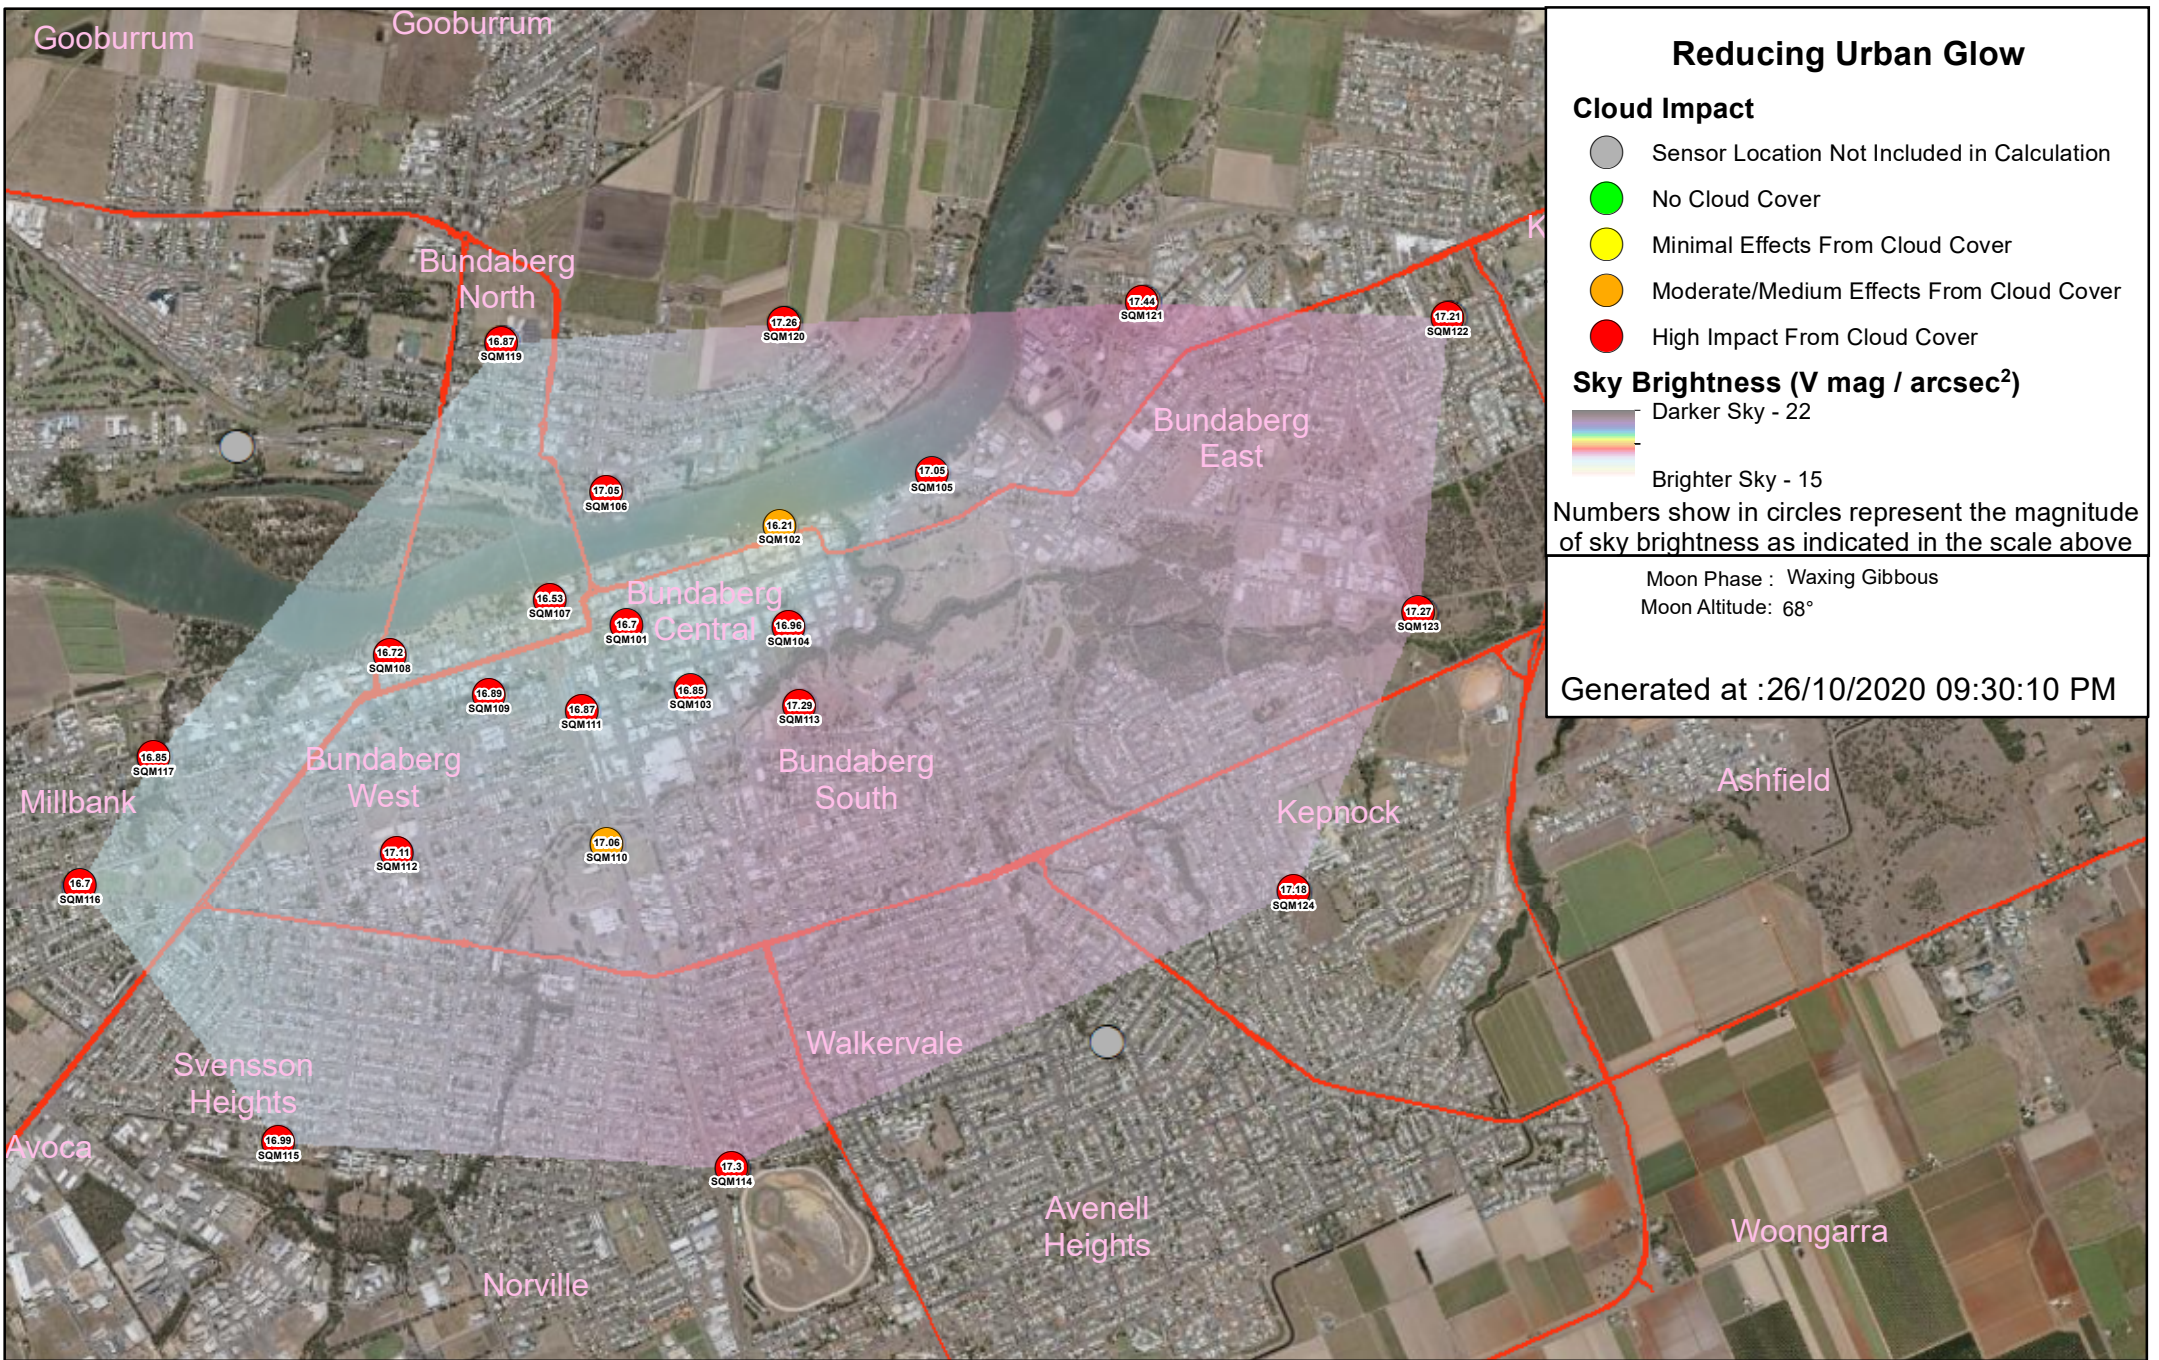

Generated at :26/10/2020 08:00:10 PM

Reducing Urban Glow

- Cloud Impact**
- Sensor Location Not Included in Calculation
 - No Cloud Cover
 - Minimal Effects From Cloud Cover
 - Moderate/Medium Effects From Cloud Cover
 - High Impact From Cloud Cover

Sky Brightness (V mag / arcsec²)
 Darker Sky - 22

 Brighter Sky - 15

Numbers show in circles represent the magnitude of sky brightness as indicated in the scale above

Moon Phase : Waxing Gibbous
 Moon Altitude: 68°