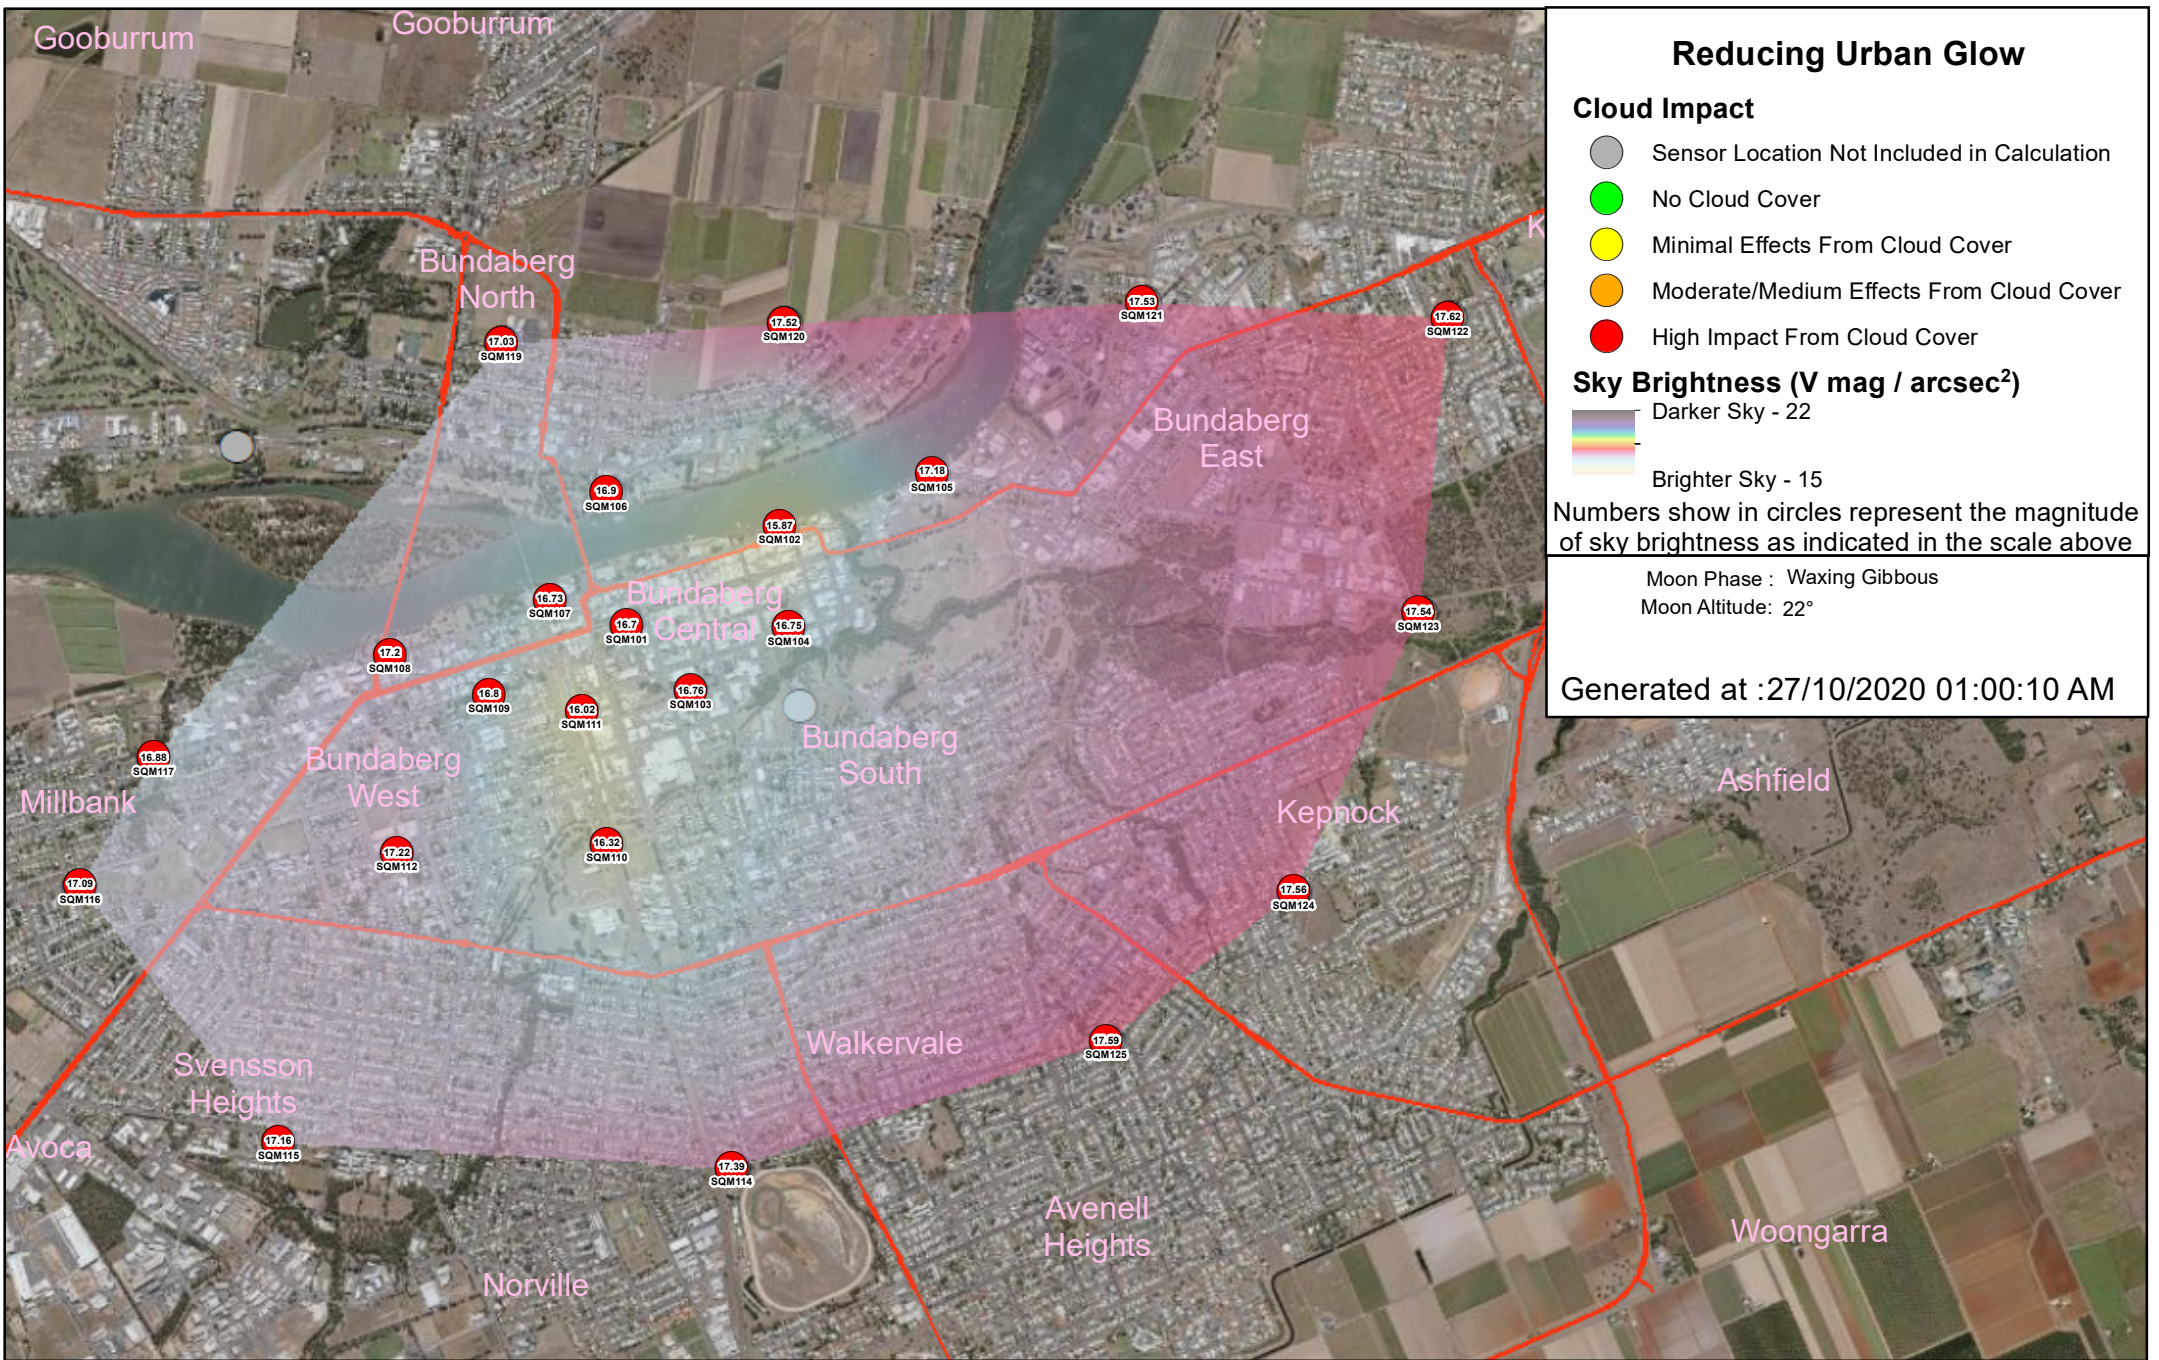

Generated at :26/10/2020 10:15:10 PM

Reducing Urban Glow

- Cloud Impact**
- Sensor Location Not Included in Calculation
 - No Cloud Cover
 - Minimal Effects From Cloud Cover
 - Moderate/Medium Effects From Cloud Cover
 - High Impact From Cloud Cover

Numbers show in circles represent the magnitude of sky brightness as indicated in the scale above

Moon Phase : Waxing Gibbous
Moon Altitude : 29°

Generated at :27/10/2020 12:30:10 AM

Reducing Urban Glow

- Cloud Impact**
- Sensor Location Not Included in Calculation
 - No Cloud Cover
 - Minimal Effects From Cloud Cover
 - Moderate/Medium Effects From Cloud Cover
 - High Impact From Cloud Cover