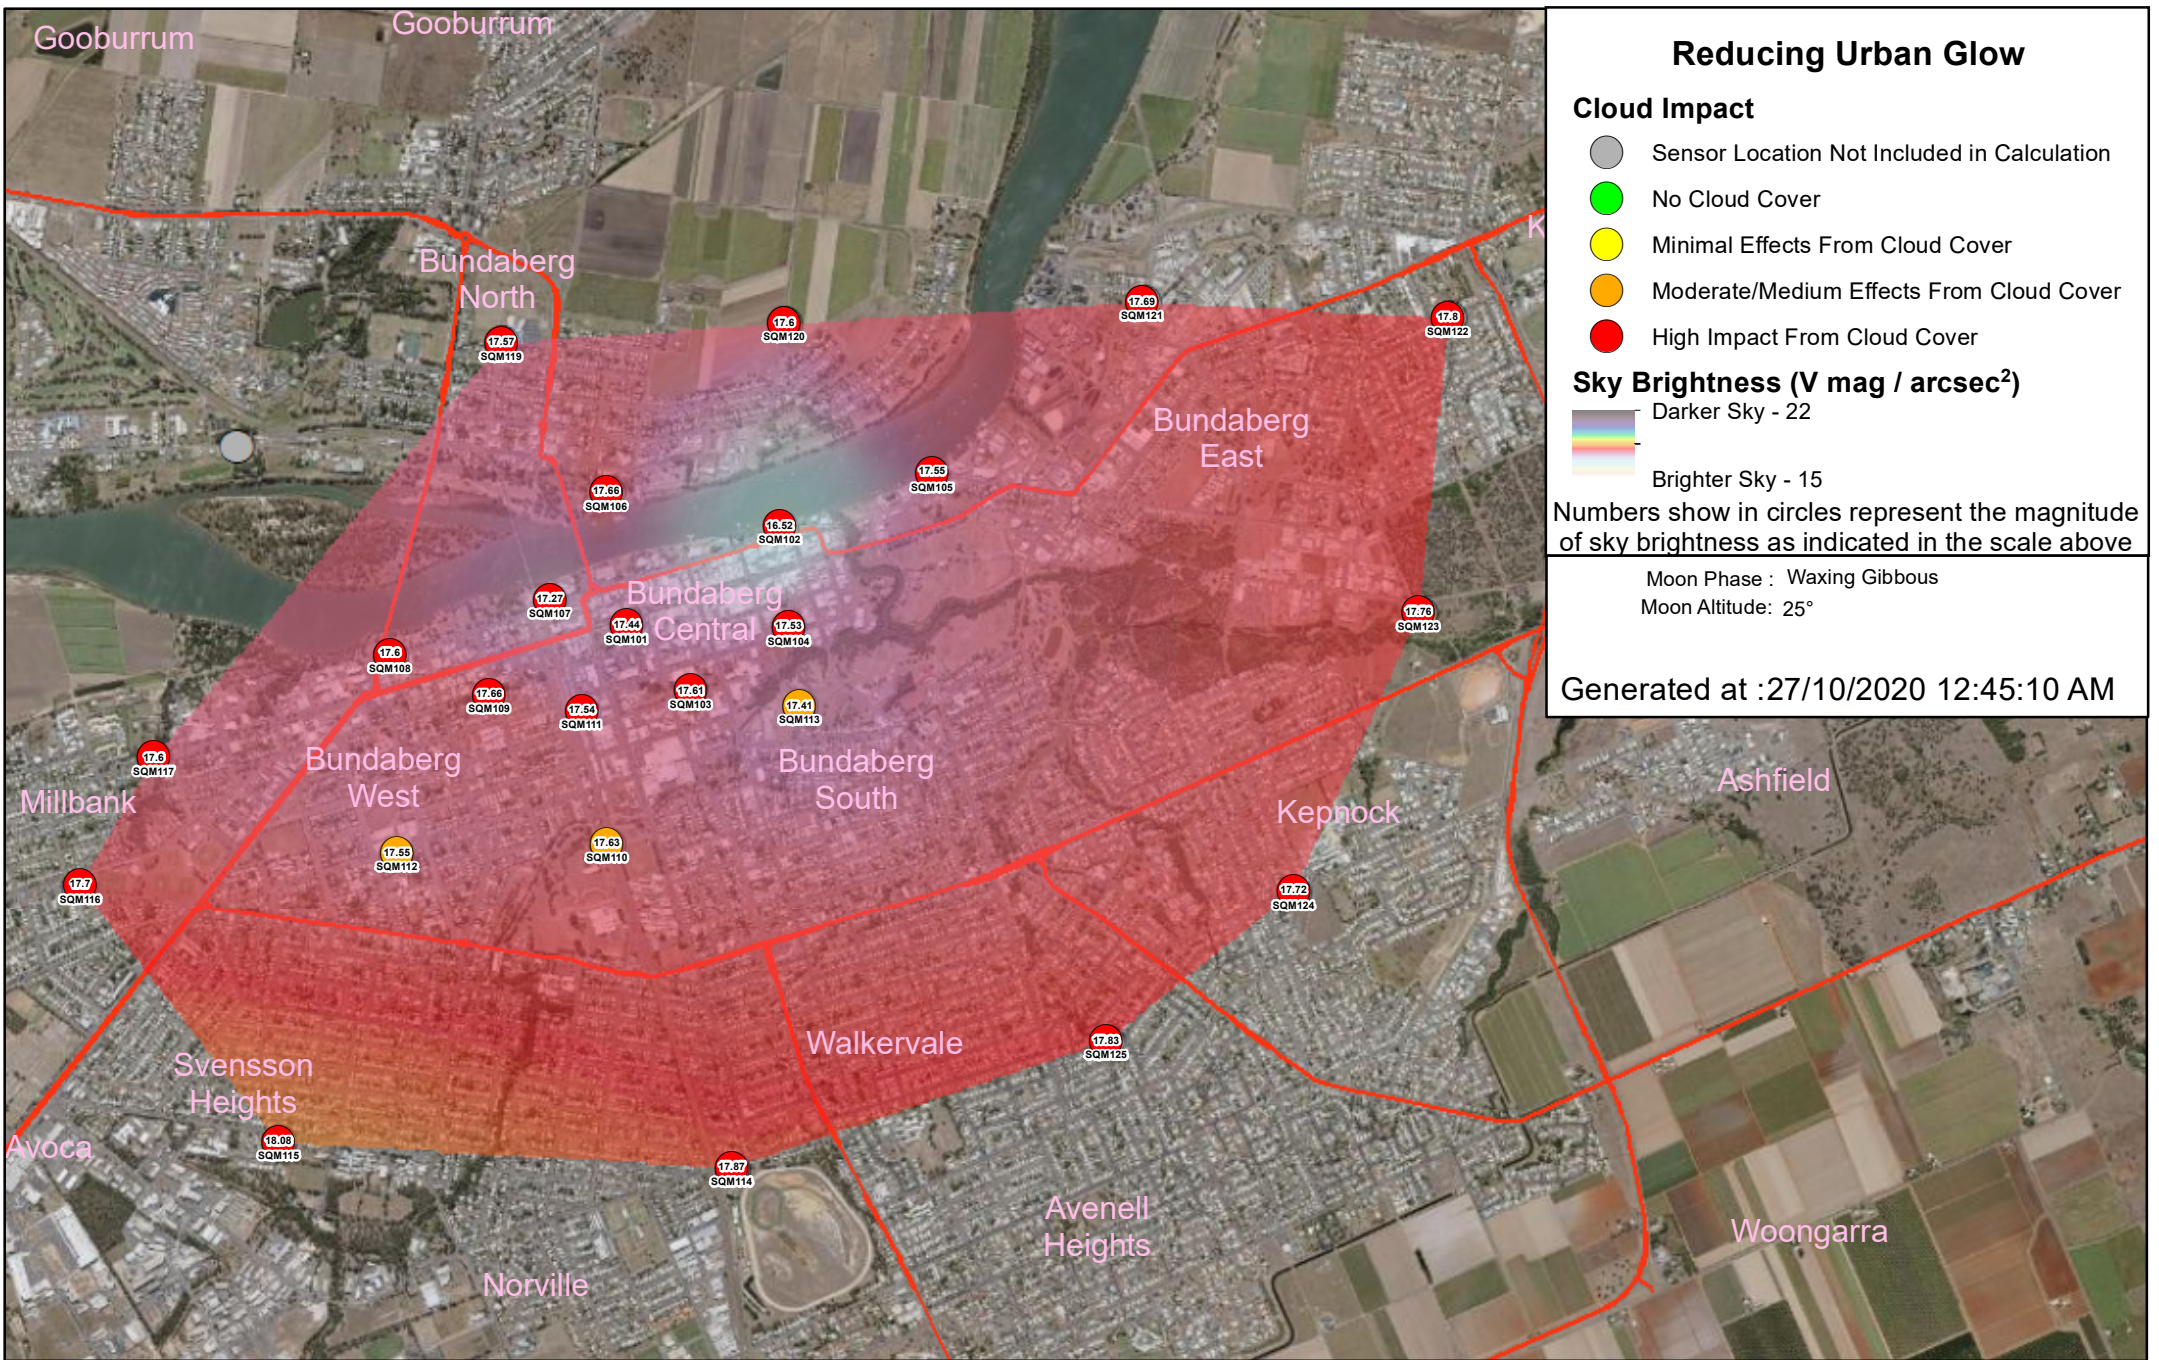

Generated at :26/10/2020 10:15:10 PM

Reducing Urban Glow

- Cloud Impact**
- Sensor Location Not Included in Calculation
 - No Cloud Cover
 - Minimal Effects From Cloud Cover
 - Moderate/Medium Effects From Cloud Cover
 - High Impact From Cloud Cover

Numbers show in circles represent the magnitude of sky brightness as indicated in the scale above

Moon Phase : Waxing Gibbous
Moon Altitude : 29°

Generated at :27/10/2020 12:30:10 AM

Reducing Urban Glow

- Cloud Impact**
- Sensor Location Not Included in Calculation
 - No Cloud Cover
 - Minimal Effects From Cloud Cover
 - Moderate/Medium Effects From Cloud Cover
 - High Impact From Cloud Cover