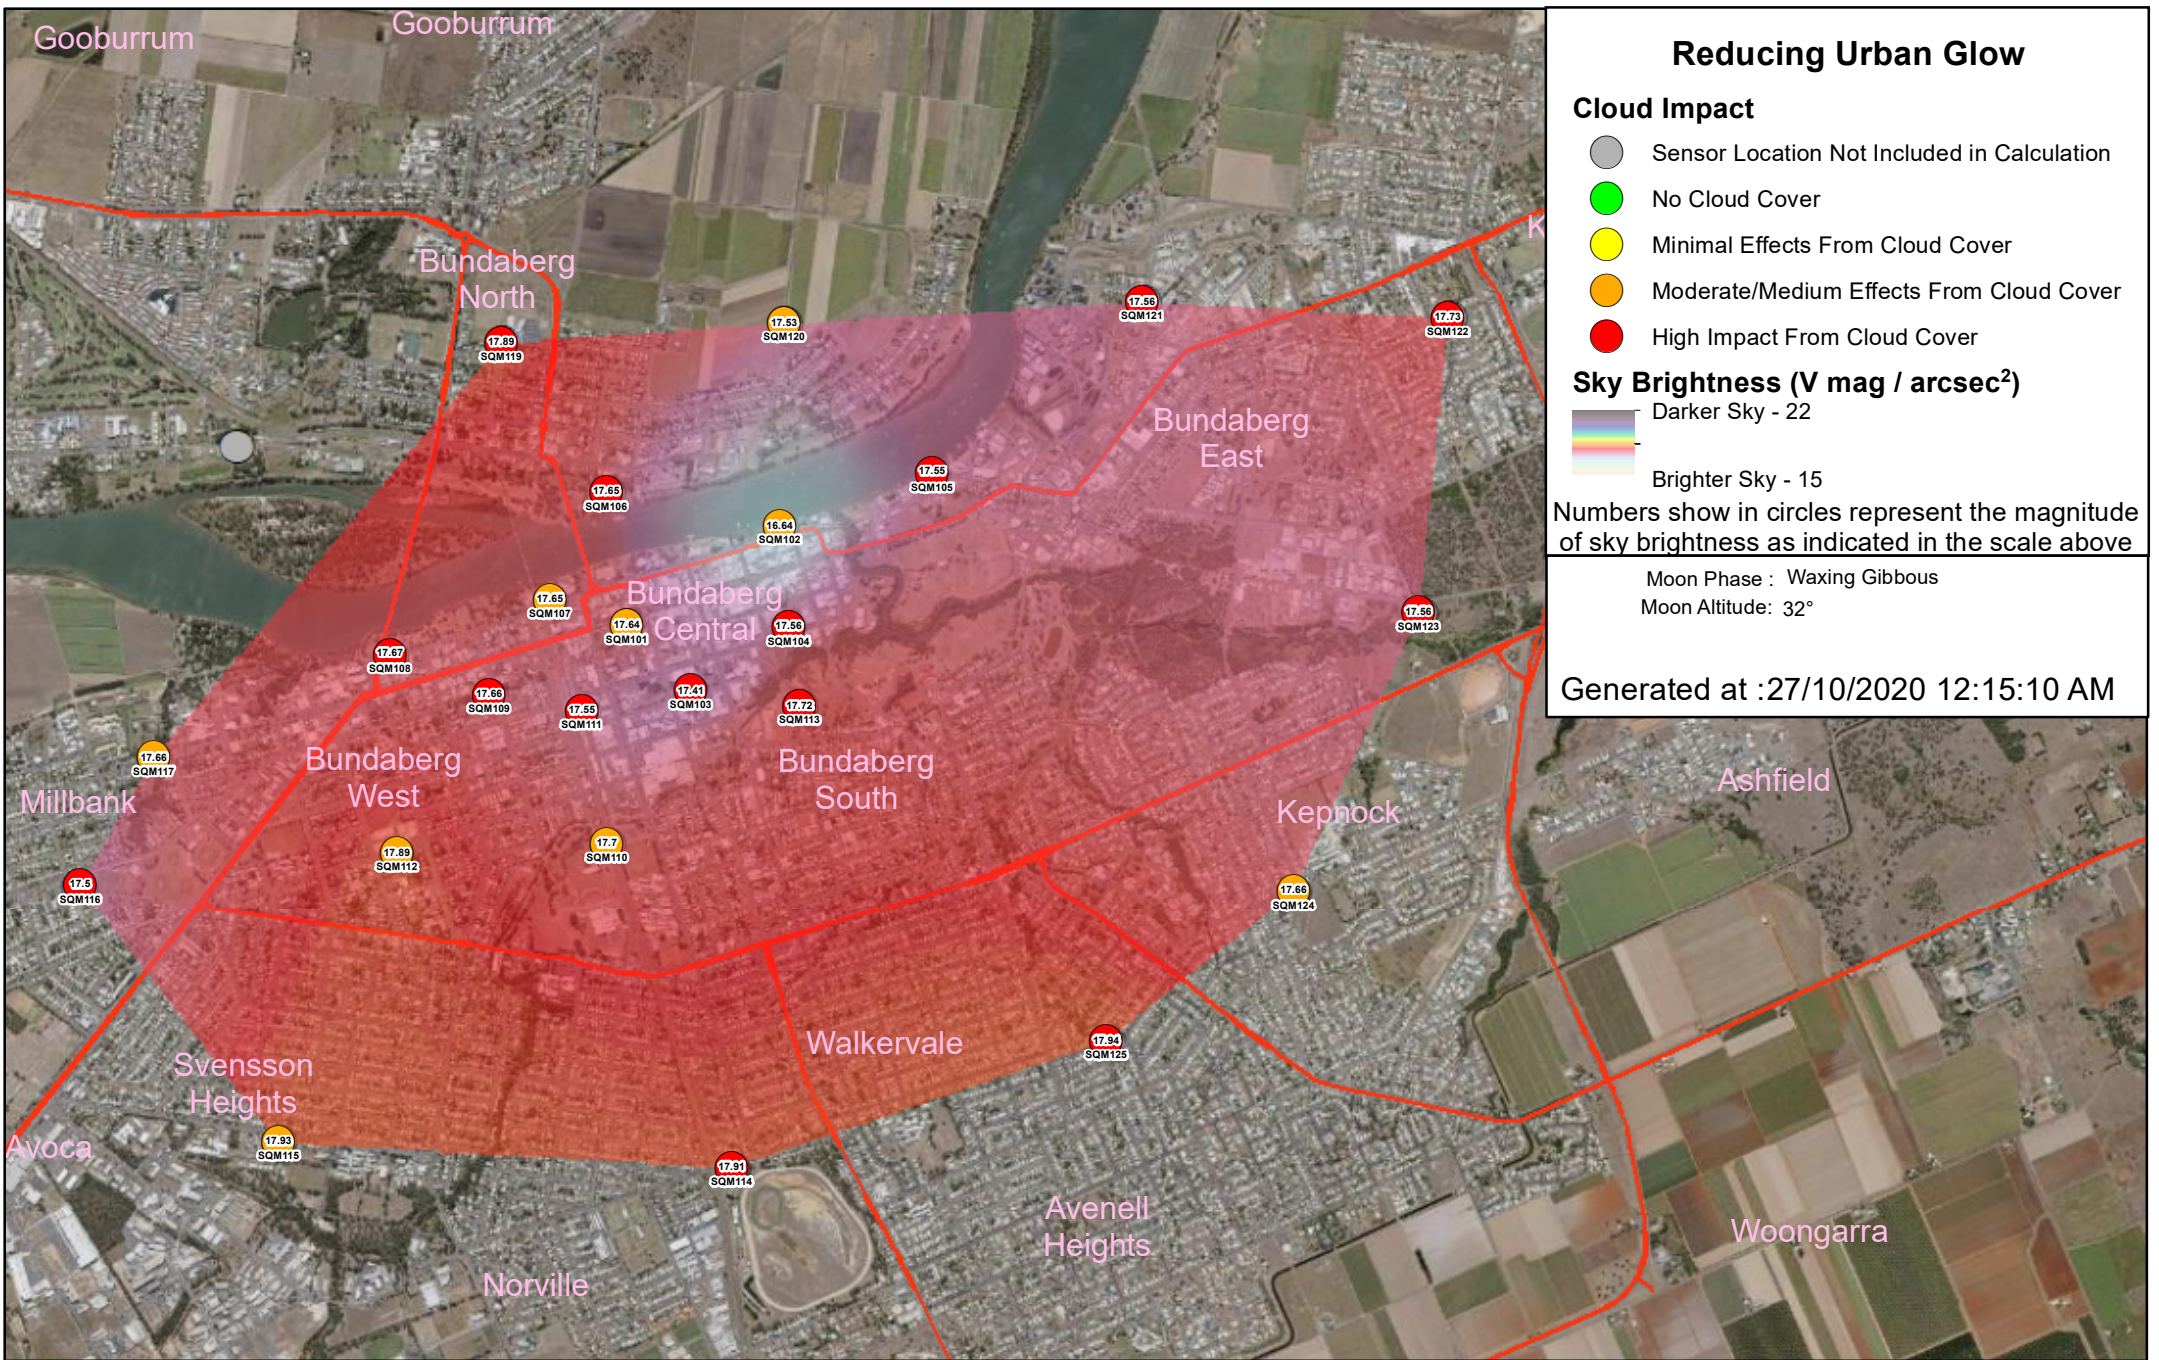

Sky Brightness (V mag / arcsec²)
 Darker Sky - 22

 Brighter Sky - 15

Numbers show in circles represent the magnitude of sky brightness as indicated in the scale above

Moon Phase : Waxing Gibbous
 Moon Altitude: 59°

Generated at :26/10/2020 10:15:10 PM

Reducing Urban Glow

- Cloud Impact**
- Sensor Location Not Included in Calculation
 - No Cloud Cover
 - Minimal Effects From Cloud Cover
 - Moderate/Medium Effects From Cloud Cover
 - High Impact From Cloud Cover

Numbers show in circles represent the magnitude of sky brightness as indicated in the scale above

Moon Phase : Waxing Gibbous
Moon Altitude : 29°

Generated at :27/10/2020 12:30:10 AM

Reducing Urban Glow

- Cloud Impact**
- Sensor Location Not Included in Calculation
 - No Cloud Cover
 - Minimal Effects From Cloud Cover
 - Moderate/Medium Effects From Cloud Cover
 - High Impact From Cloud Cover