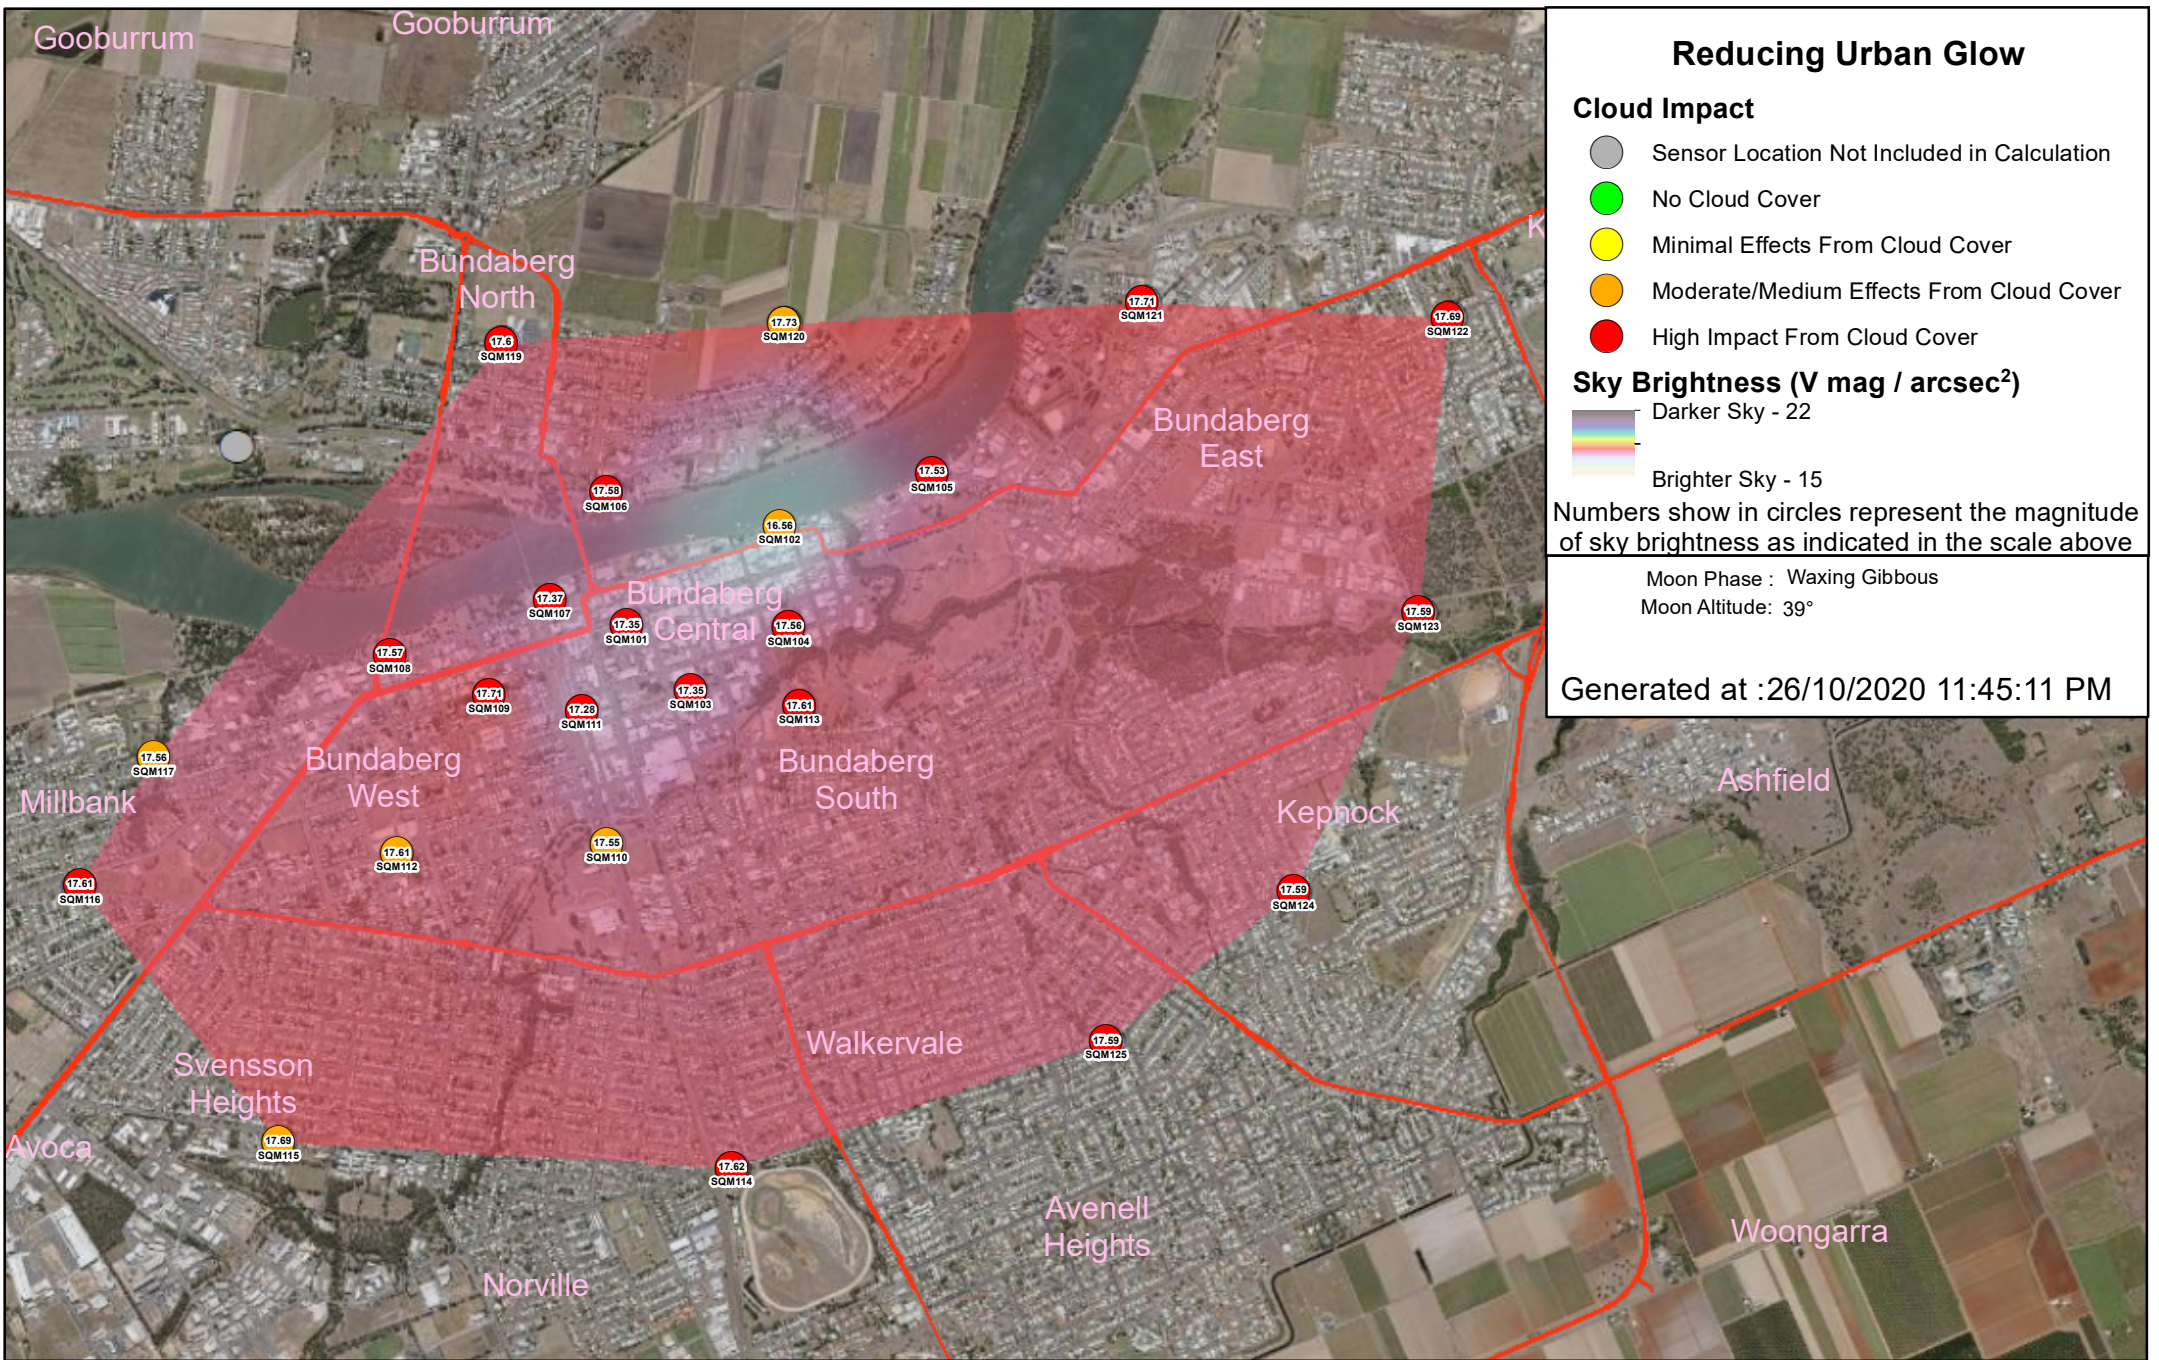

Generated at :26/10/2020 10:15:10 PM

Reducing Urban Glow

- Cloud Impact**
- Sensor Location Not Included in Calculation
 - No Cloud Cover
 - Minimal Effects From Cloud Cover
 - Moderate/Medium Effects From Cloud Cover
 - High Impact From Cloud Cover

Numbers show in circles represent the magnitude of sky brightness as indicated in the scale above

Moon Phase : Waxing Gibbous
Moon Altitude : 29°

Generated at :27/10/2020 12:30:10 AM

Reducing Urban Glow

- Cloud Impact**
- Sensor Location Not Included in Calculation
 - No Cloud Cover
 - Minimal Effects From Cloud Cover
 - Moderate/Medium Effects From Cloud Cover
 - High Impact From Cloud Cover