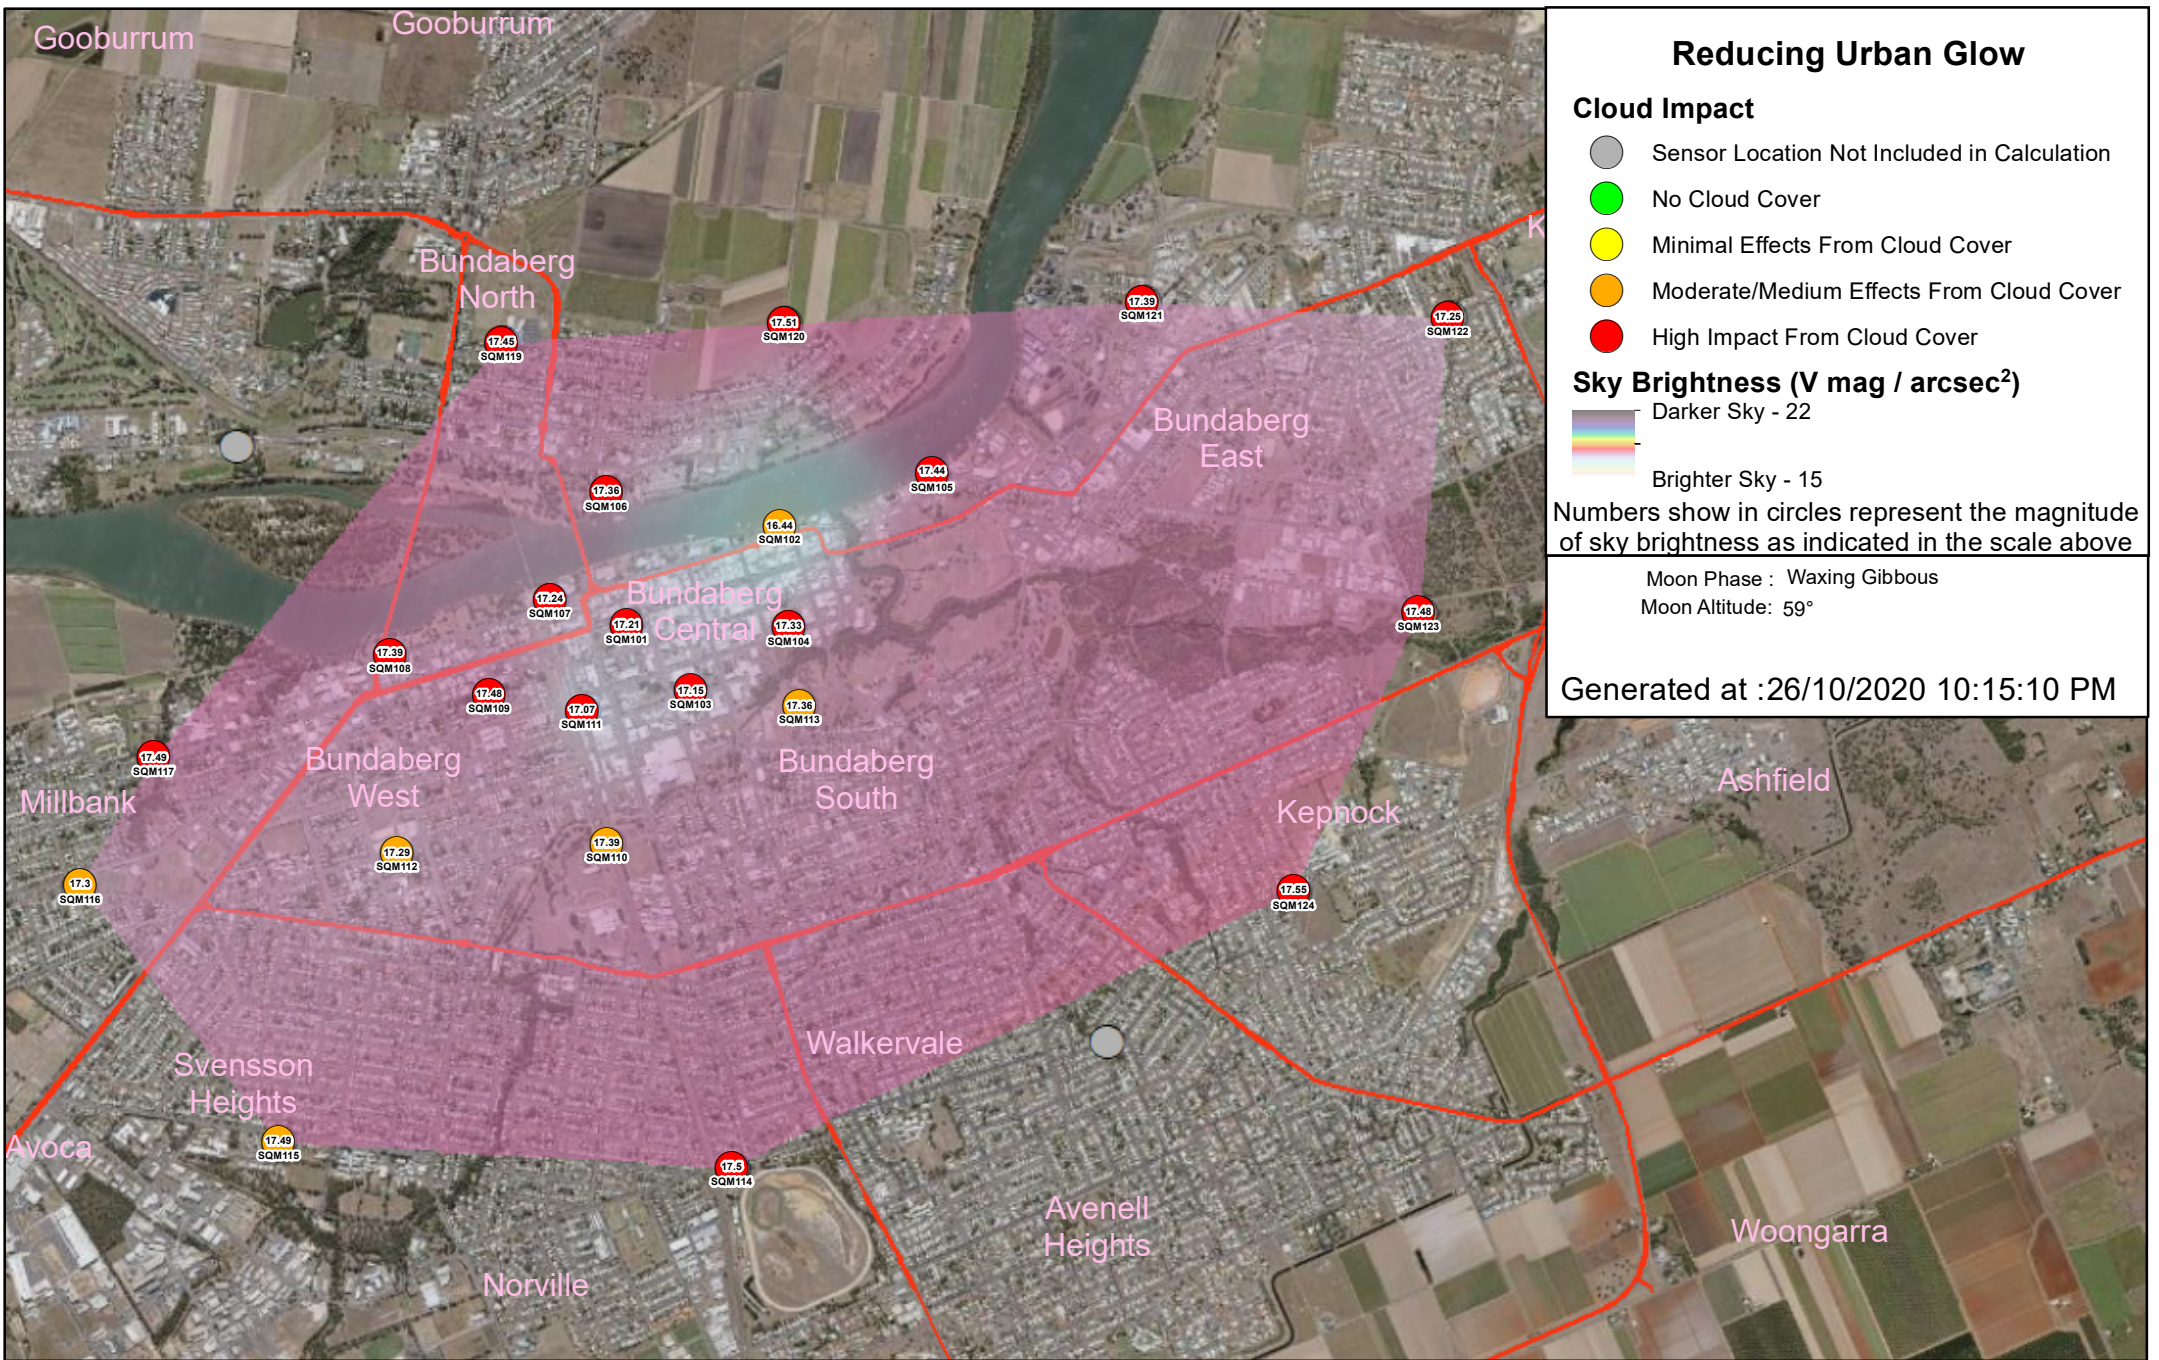

Reducing Urban Glow

1. **Cloud Impact**
2. Sensor Location Not Included in Calculation
   - No Cloud Cover
   - Minimal Effects From Cloud Cover
   - Moderate/Medium Effects From Cloud Cover
   - High Impact From Cloud Cover

Sky Brightness (V mag / arcsec²)
Darker Sky - 22

Brighter Sky - 15

Numbers show in circles represent the magnitude of sky brightness as indicated in the scale above

Moon Phase : Waxing Gibbous
Moon Altitude: 59°

Generated at :26/10/2020 10:15:10 PM