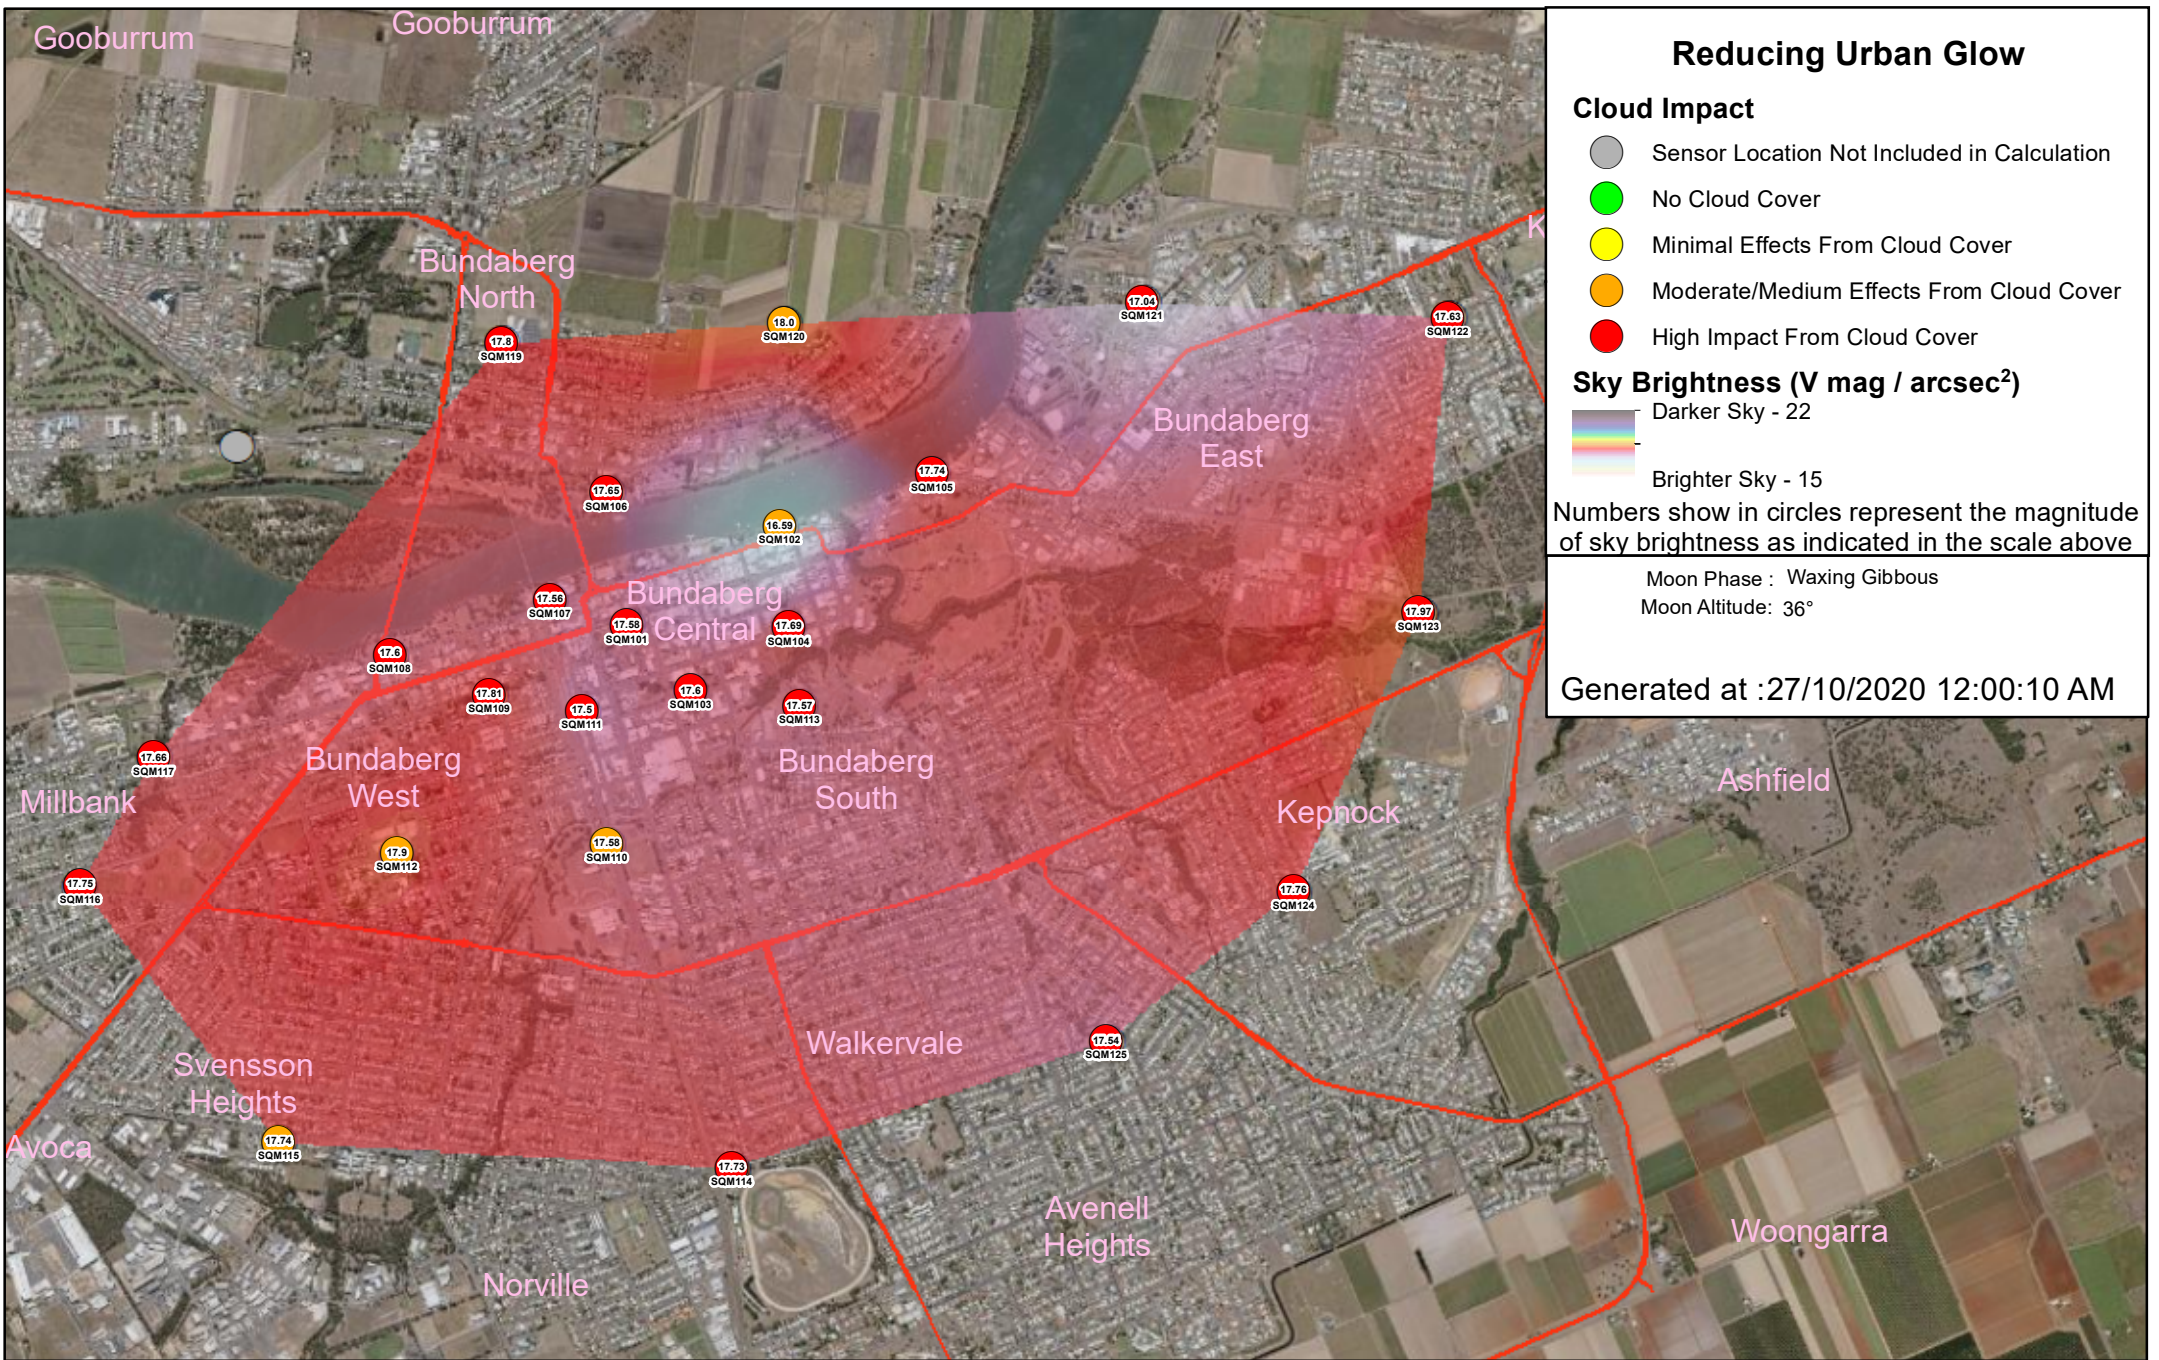

Sky Brightness (V mag / arcsec²)
 Darker Sky - 22

 Brighter Sky - 15

Numbers show in circles represent the magnitude of sky brightness as indicated in the scale above

Moon Phase : Waxing Gibbous
 Moon Altitude: 59°

Generated at :26/10/2020 10:15:10 PM

Reducing Urban Glow

- Cloud Impact**
- Sensor Location Not Included in Calculation
 - No Cloud Cover
 - Minimal Effects From Cloud Cover
 - Moderate/Medium Effects From Cloud Cover
 - High Impact From Cloud Cover

Numbers show in circles represent the magnitude of sky brightness as indicated in the scale above

Moon Phase : Waxing Gibbous
Moon Altitude : 29°

Generated at :27/10/2020 12:30:10 AM

Reducing Urban Glow

- Cloud Impact**
- Sensor Location Not Included in Calculation
 - No Cloud Cover
 - Minimal Effects From Cloud Cover
 - Moderate/Medium Effects From Cloud Cover
 - High Impact From Cloud Cover