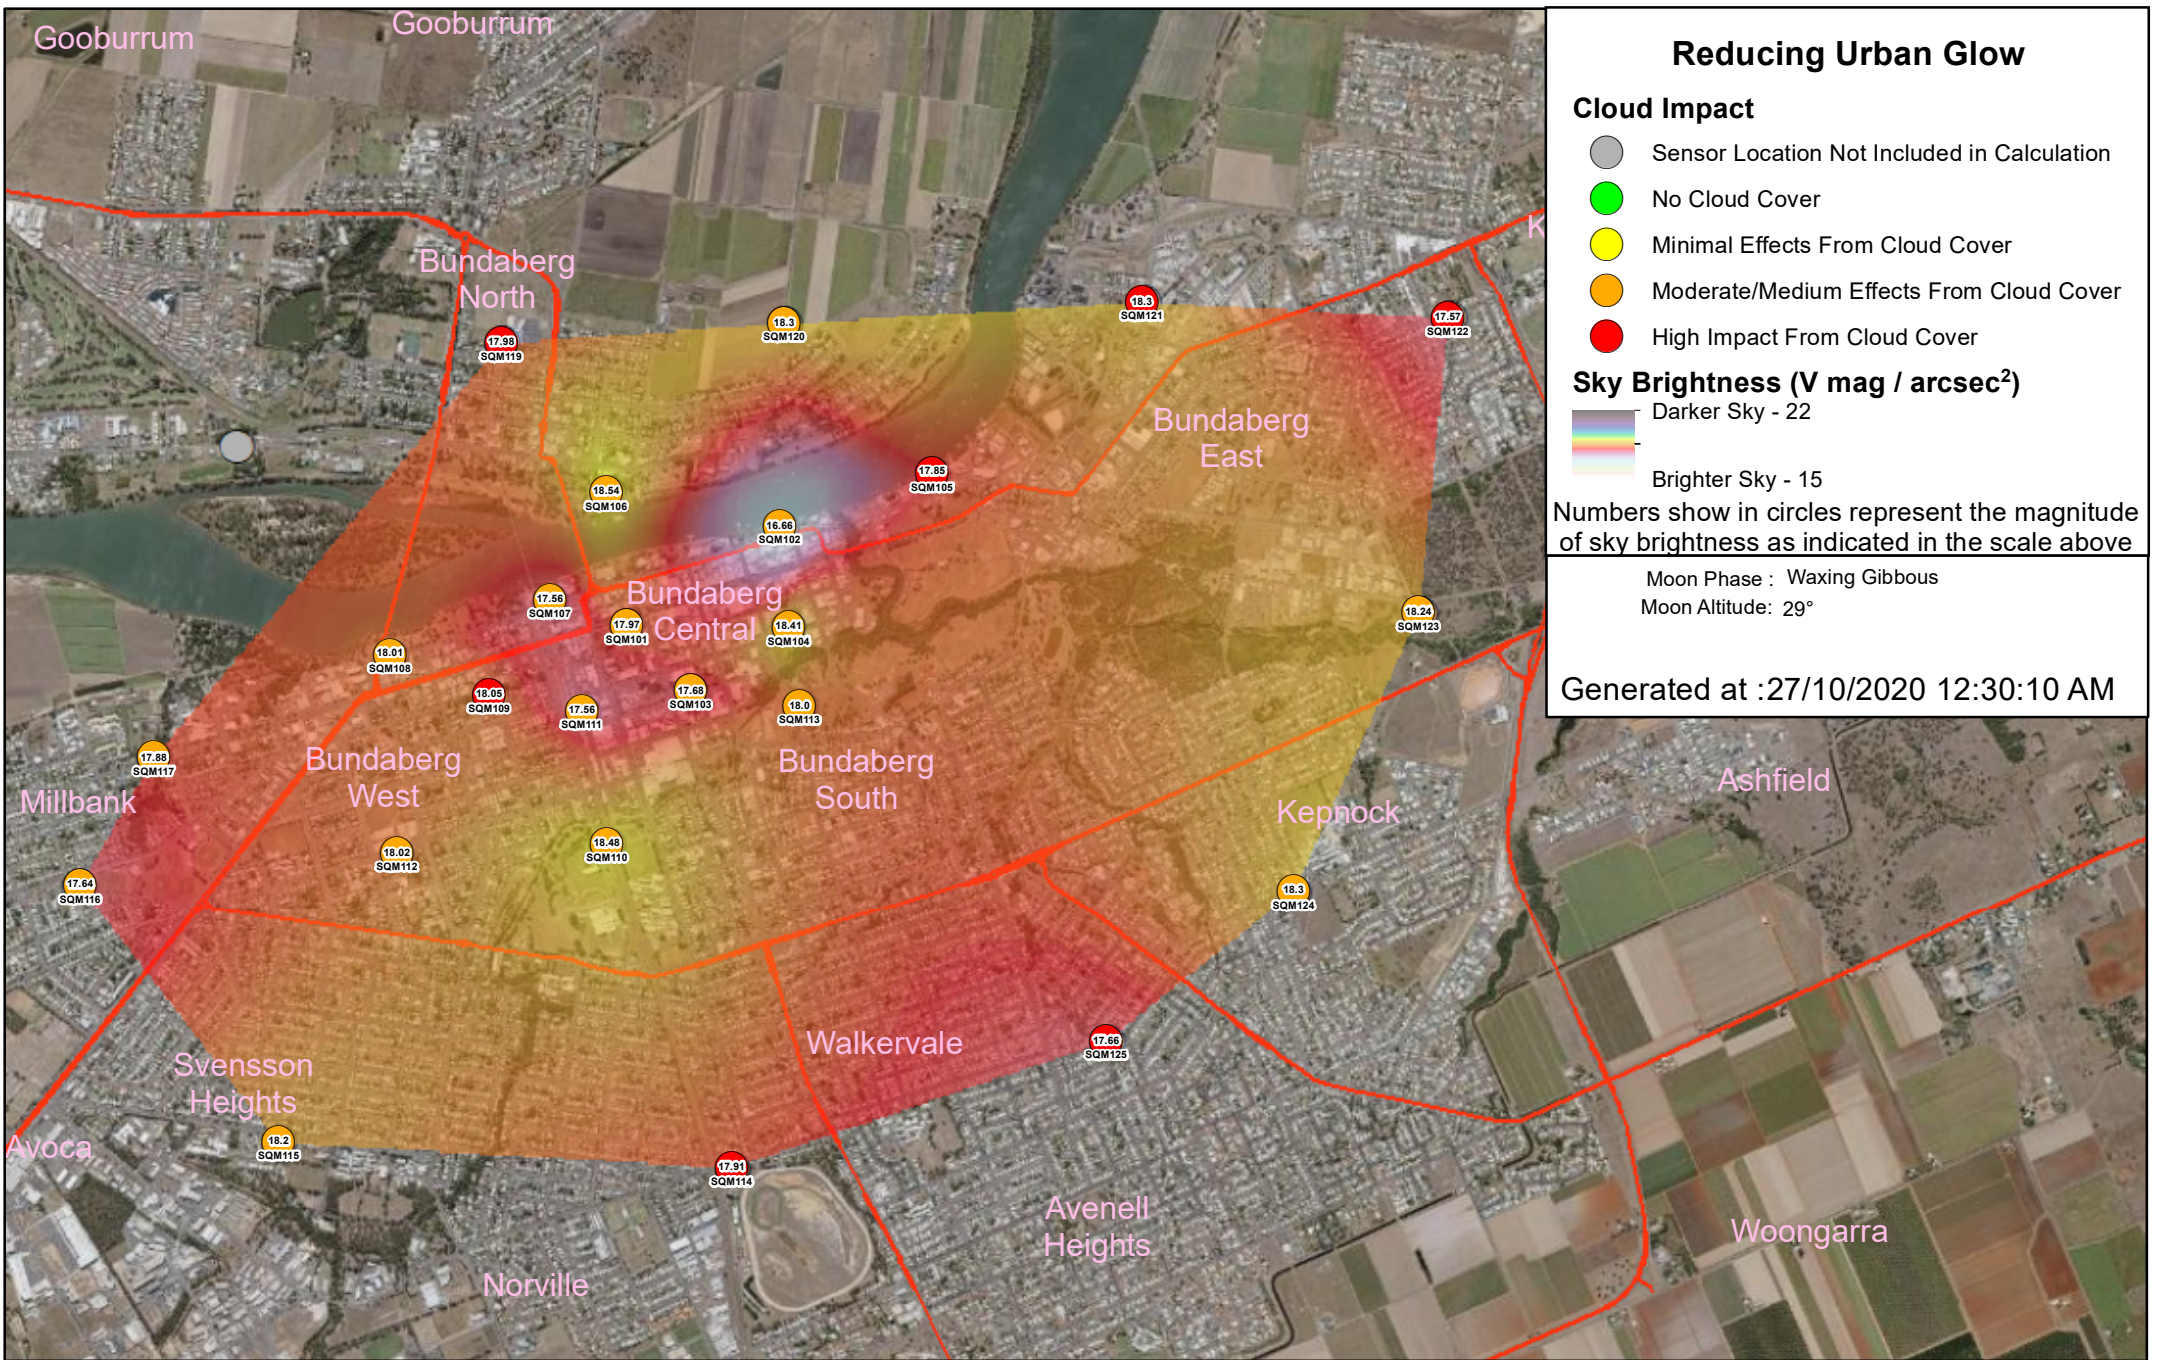

Sky Brightness (V mag / arcsec²)
 Darker Sky - 22

 Brighter Sky - 15

Numbers show in circles represent the magnitude of sky brightness as indicated in the scale above

Moon Phase : Waxing Gibbous
 Moon Altitude: 59°

Generated at :26/10/2020 10:15:10 PM

Reducing Urban Glow

- Cloud Impact**
- Sensor Location Not Included in Calculation
 - No Cloud Cover
 - Minimal Effects From Cloud Cover
 - Moderate/Medium Effects From Cloud Cover
 - High Impact From Cloud Cover

Numbers show in circles represent the magnitude of sky brightness as indicated in the scale above

Moon Phase : Waxing Gibbous
Moon Altitude : 29°

Generated at :27/10/2020 12:30:10 AM

Reducing Urban Glow

- Cloud Impact**
- Sensor Location Not Included in Calculation
 - No Cloud Cover
 - Minimal Effects From Cloud Cover
 - Moderate/Medium Effects From Cloud Cover
 - High Impact From Cloud Cover