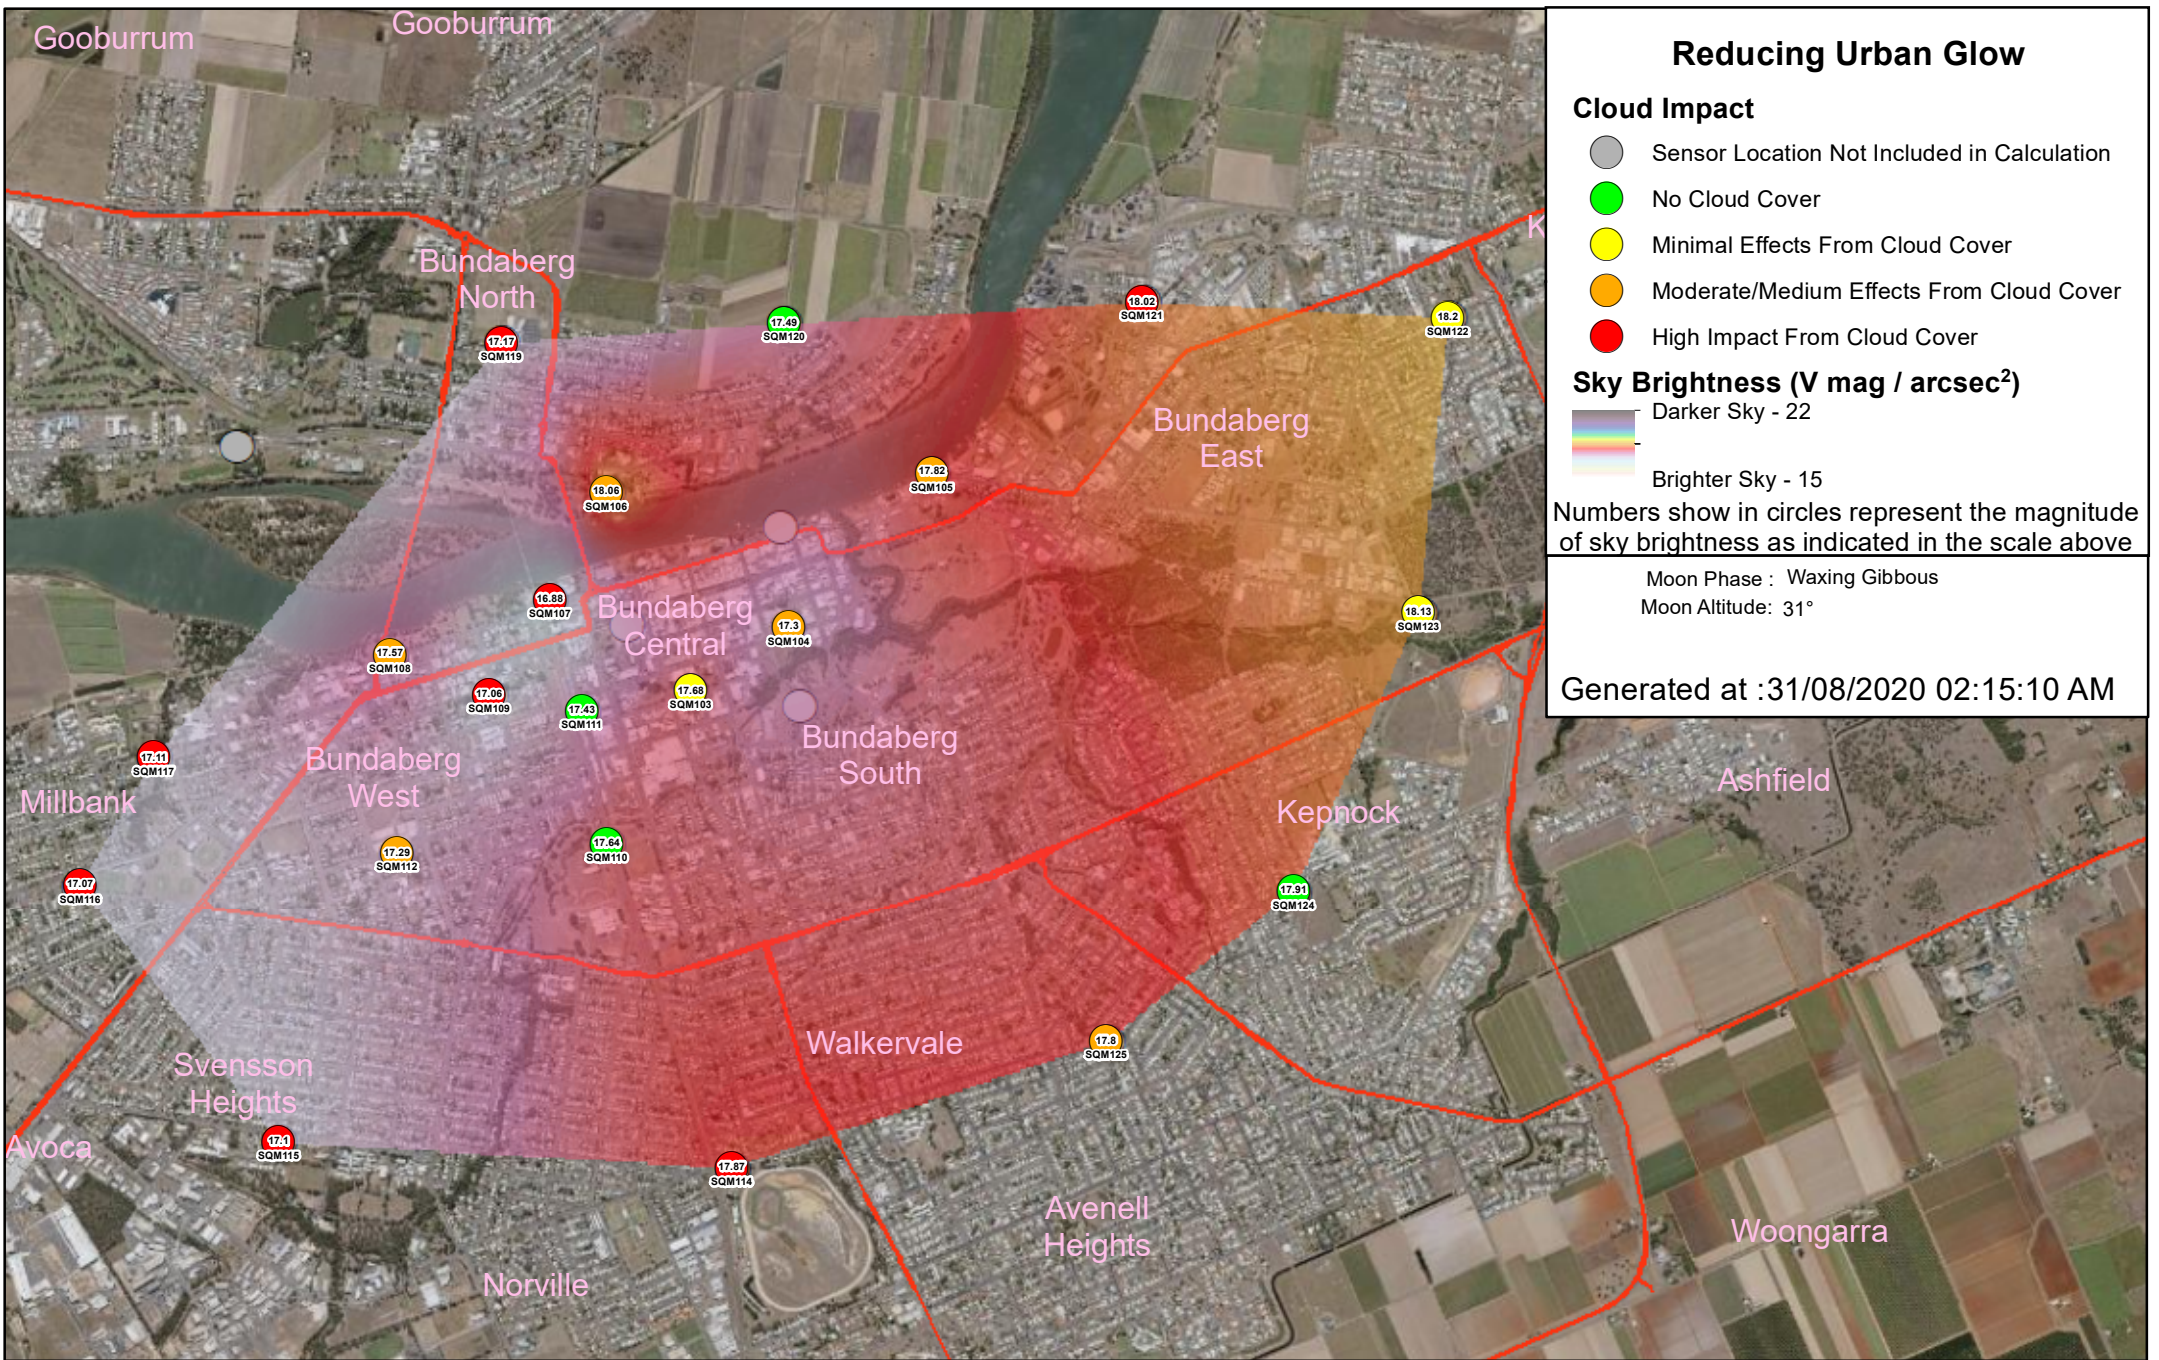

Reducing Urban Glow

1. **Cloud Impact**
2. Sensor Location Not Included in Calculation
   - No Cloud Cover
   - Minimal Effects From Cloud Cover
   - Moderate/Medium Effects From Cloud Cover
   - High Impact From Cloud Cover

Sky Brightness (V mag / arcsec²)
Darker Sky - 22

Brighter Sky - 15

Numbers show in circles represent the magnitude of sky brightness as indicated in the scale above

Moon Phase : Waxing Gibbous
Moon Altitude: 31°

Generated at :31/08/2020 02:15:10 AM