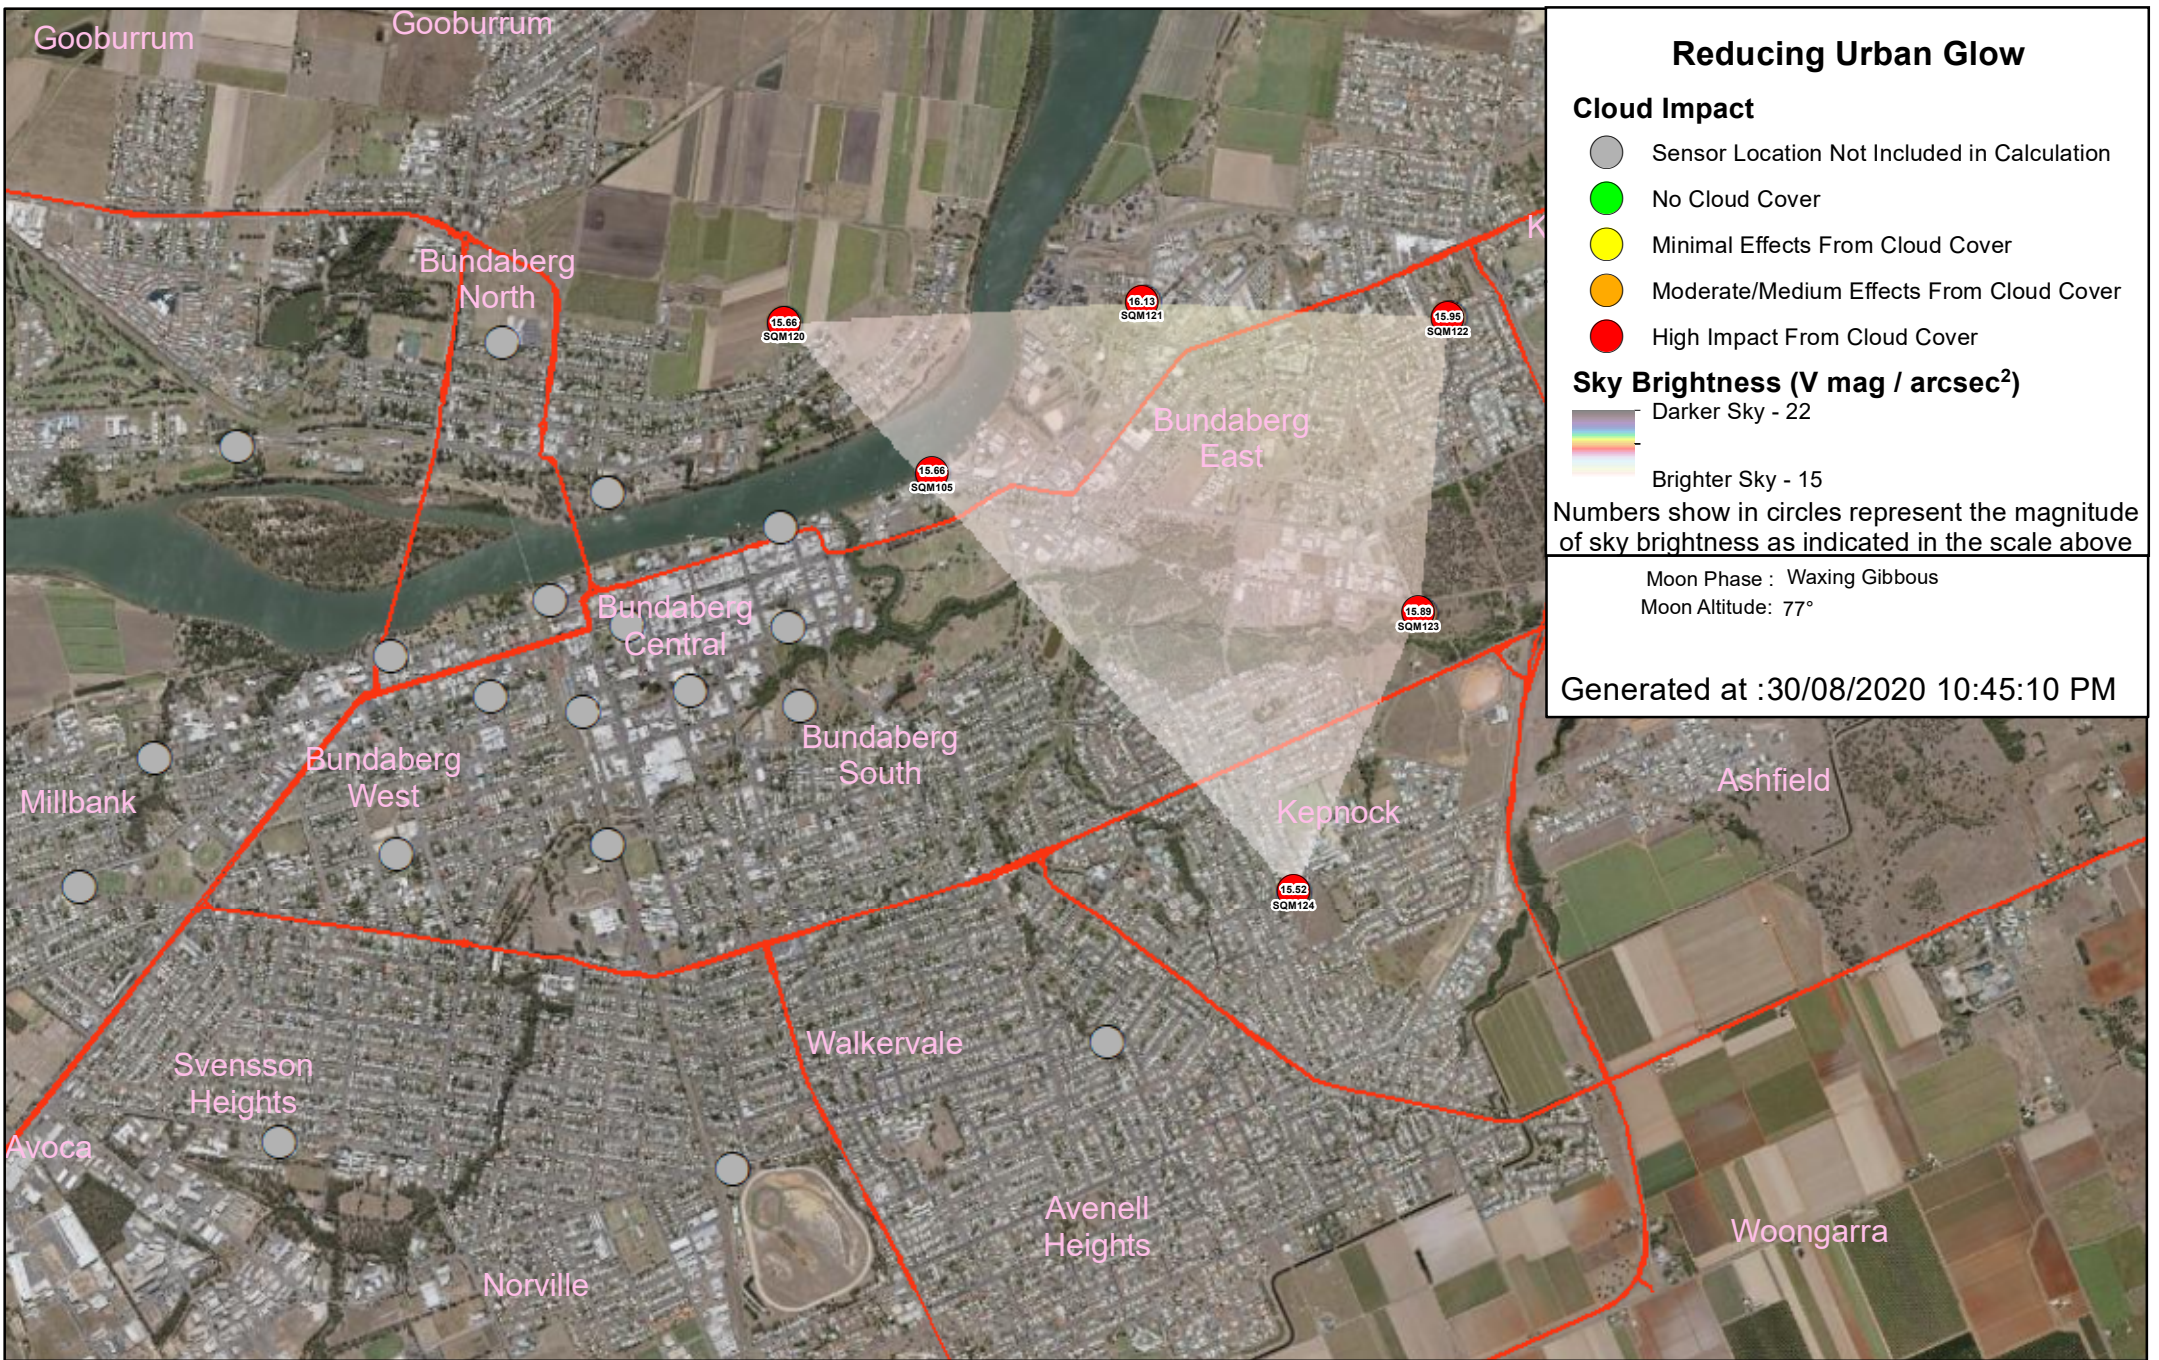

Reducing Urban Glow

1. **Cloud Impact**
2. Sensor Location Not Included in Calculation
   - No Cloud Cover
   - Minimal Effects From Cloud Cover
   - Moderate/Medium Effects From Cloud Cover
   - High Impact From Cloud Cover

Sky Brightness (V mag / arcsec²)
Darker Sky - 22

Brighter Sky - 15

Numbers show in circles represent the magnitude of sky brightness as indicated in the scale above

Moon Phase : Waxing Gibbous
Moon Altitude: 77°

Generated at :30/08/2020 10:45:10 PM