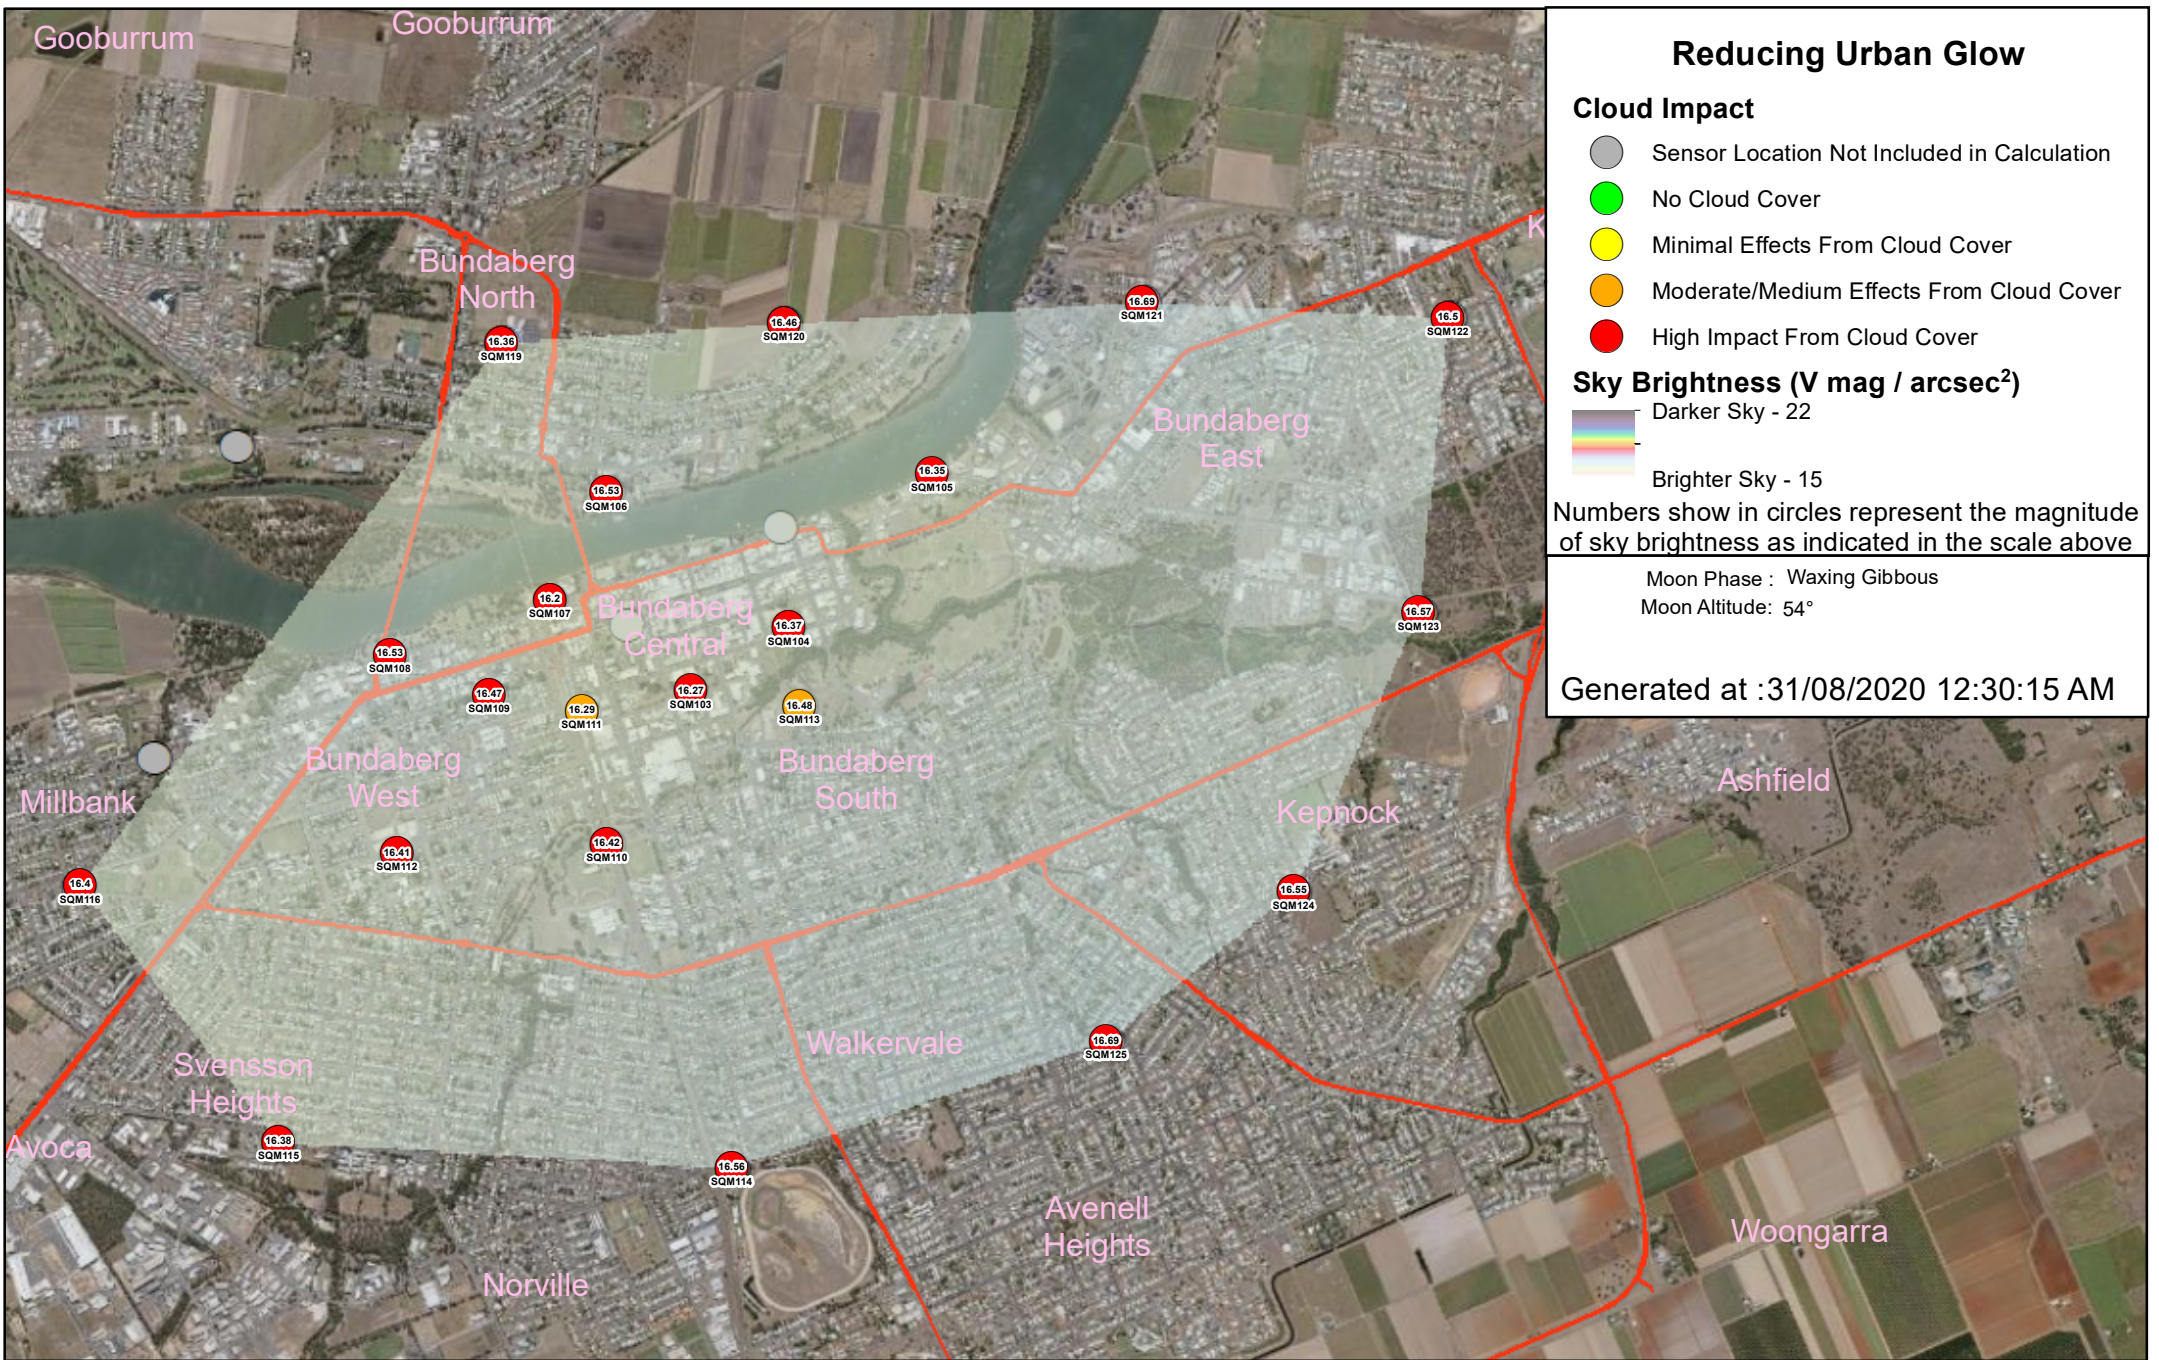

Generated at :30/08/2020 11:00:10 PM

Reducing Urban Glow

- Cloud Impact**
- Sensor Location Not Included in Calculation
 - No Cloud Cover
 - Minimal Effects From Cloud Cover
 - Moderate/Medium Effects From Cloud Cover
 - High Impact From Cloud Cover