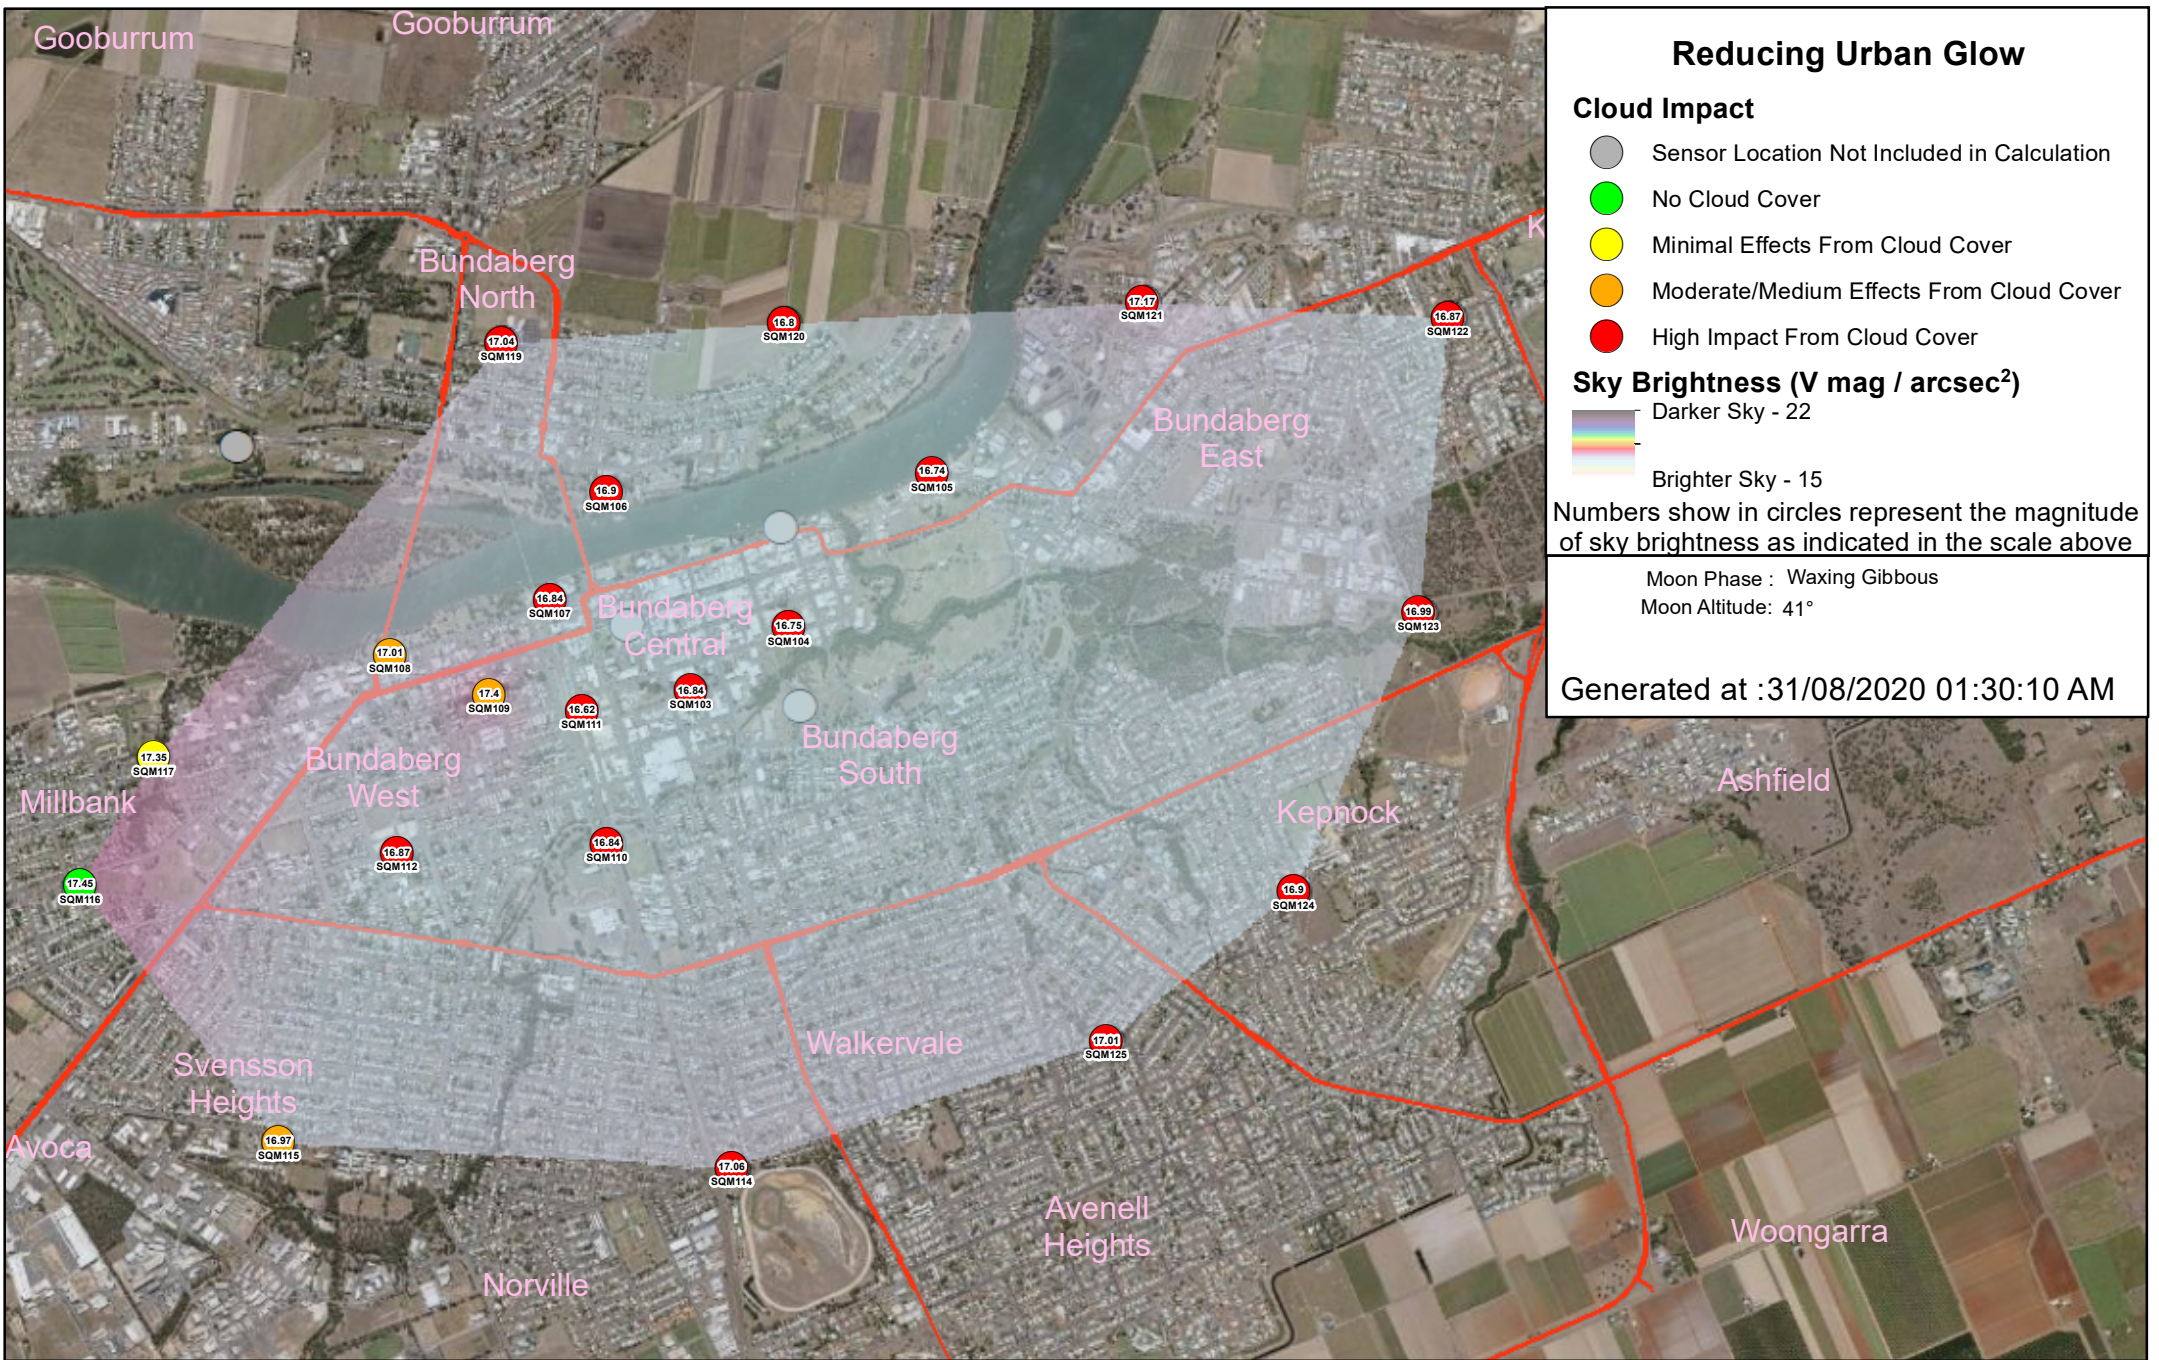

Reducing Urban Glow

1. ### Cloud Impact
2. Sensor Location Not Included in Calculation
   - No Cloud Cover
   - Minimal Effects From Cloud Cover
   - Moderate/Medium Effects From Cloud Cover
   - High Impact From Cloud Cover

Sky Brightness (V mag / arcsec²)

Darker Sky - 22

Brighter Sky - 15

Numbers show in circles represent the magnitude of sky brightness as indicated in the scale above

Moon Phase : Waxing Gibbous
Moon Altitude: 41°

Generated at :31/08/2020 01:30:10 AM