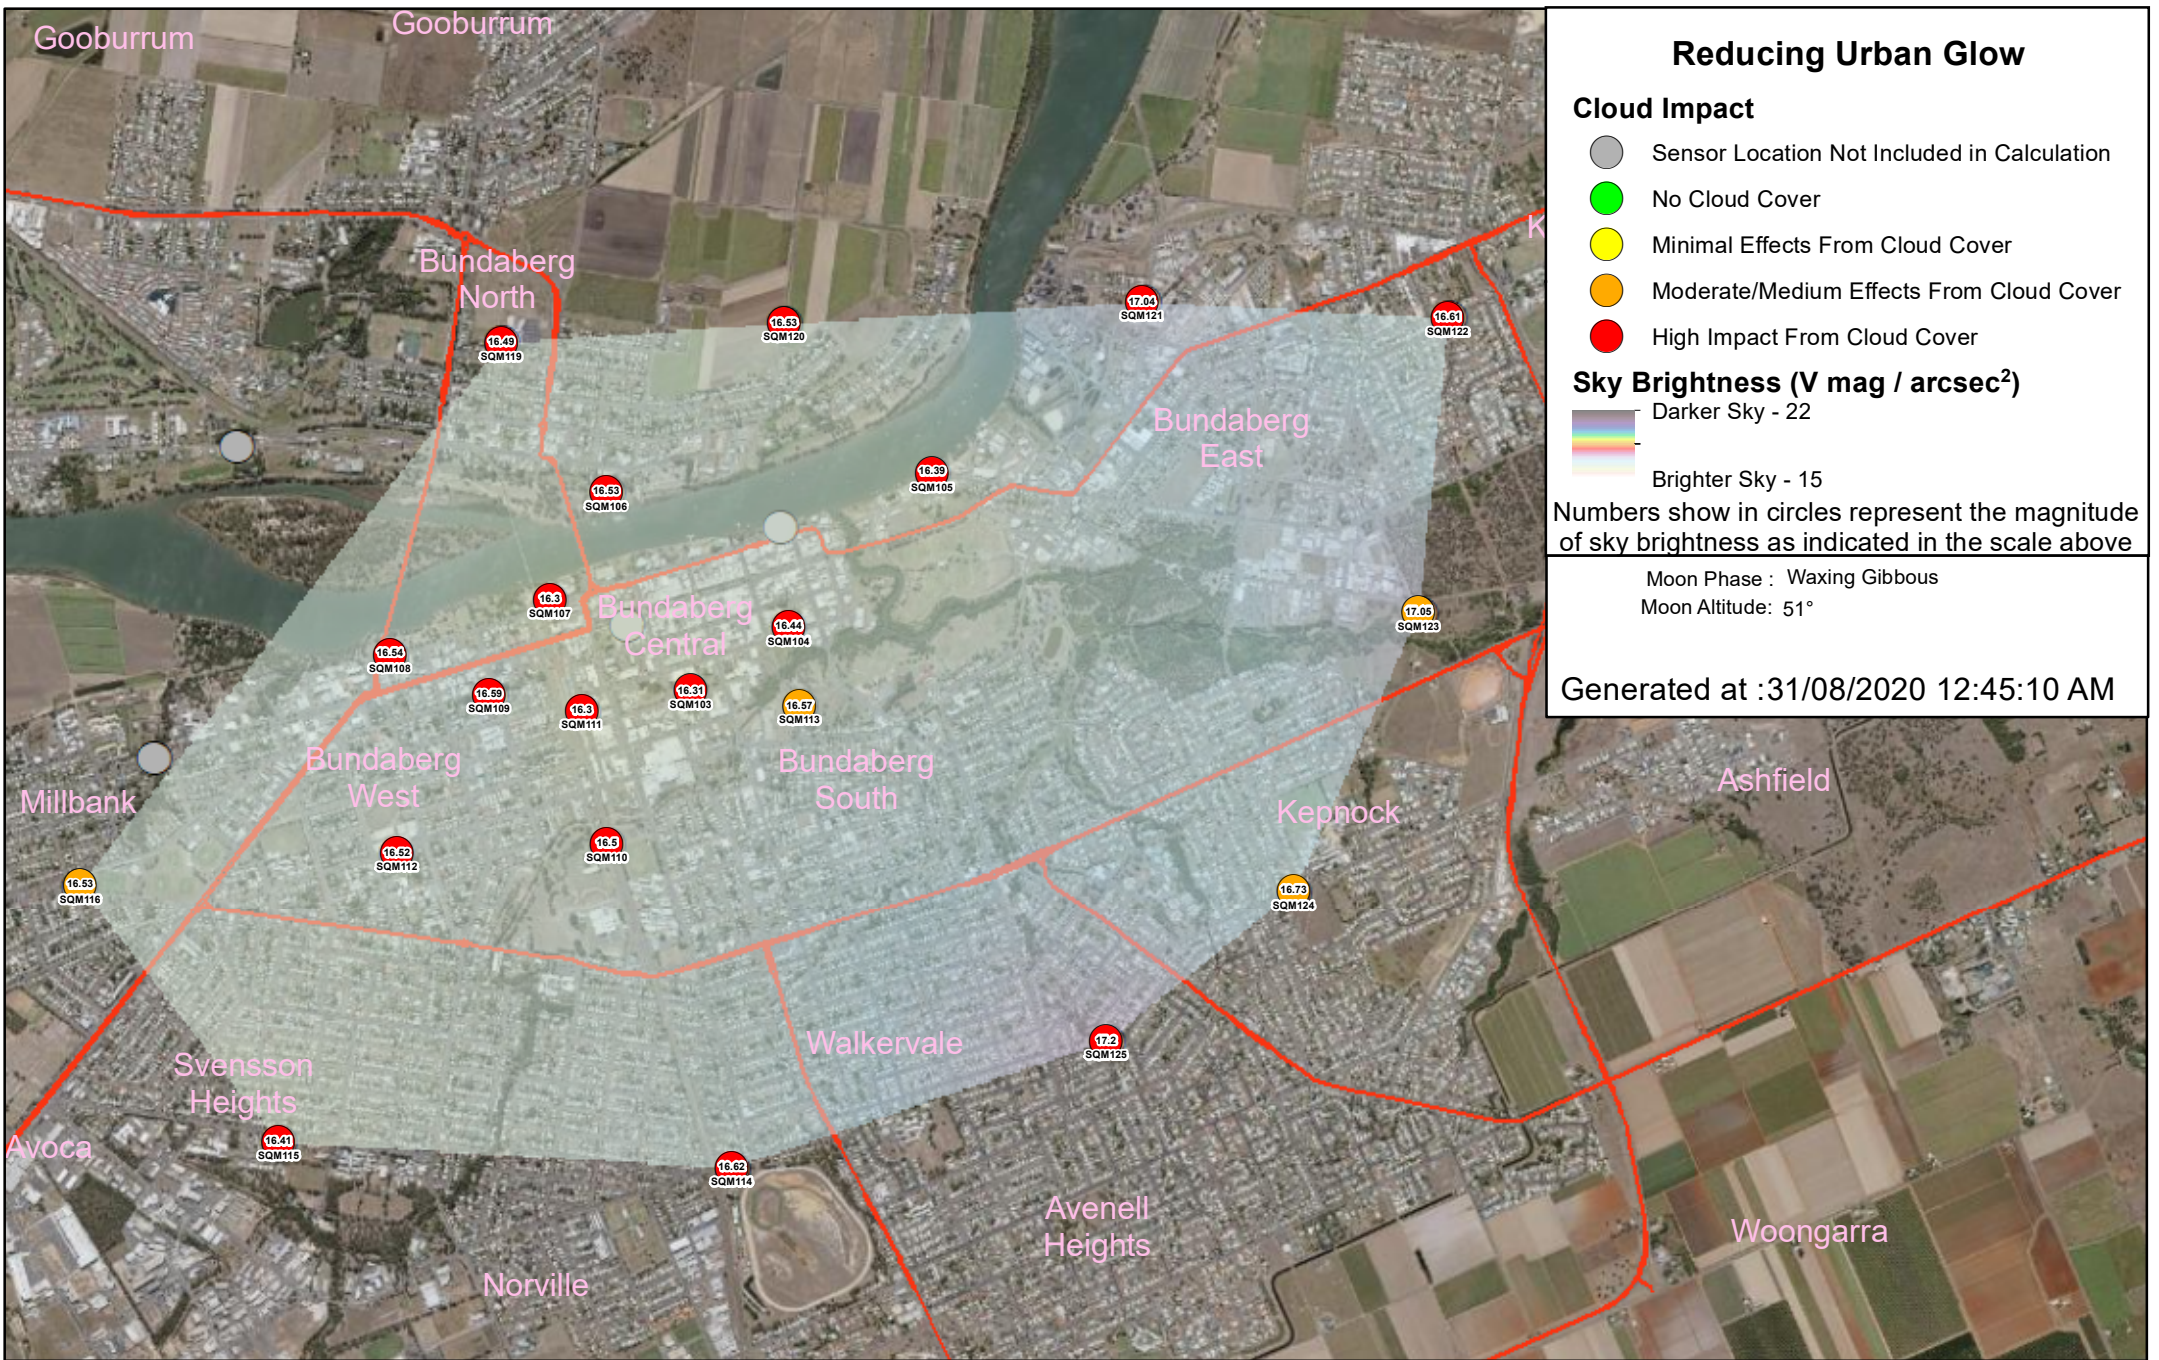

Reducing Urban Glow

1. **Cloud Impact**
2. Sensor Location Not Included in Calculation
   - No Cloud Cover
   - Minimal Effects From Cloud Cover
   - Moderate/Medium Effects From Cloud Cover
   - High Impact From Cloud Cover

Sky Brightness (V mag / arcsec²)
Darker Sky - 22

Brighter Sky - 15

Numbers show in circles represent the magnitude of sky brightness as indicated in the scale above

Moon Phase : Waxing Gibbous
Moon Altitude: 51°

Generated at :31/08/2020 12:45:10 AM