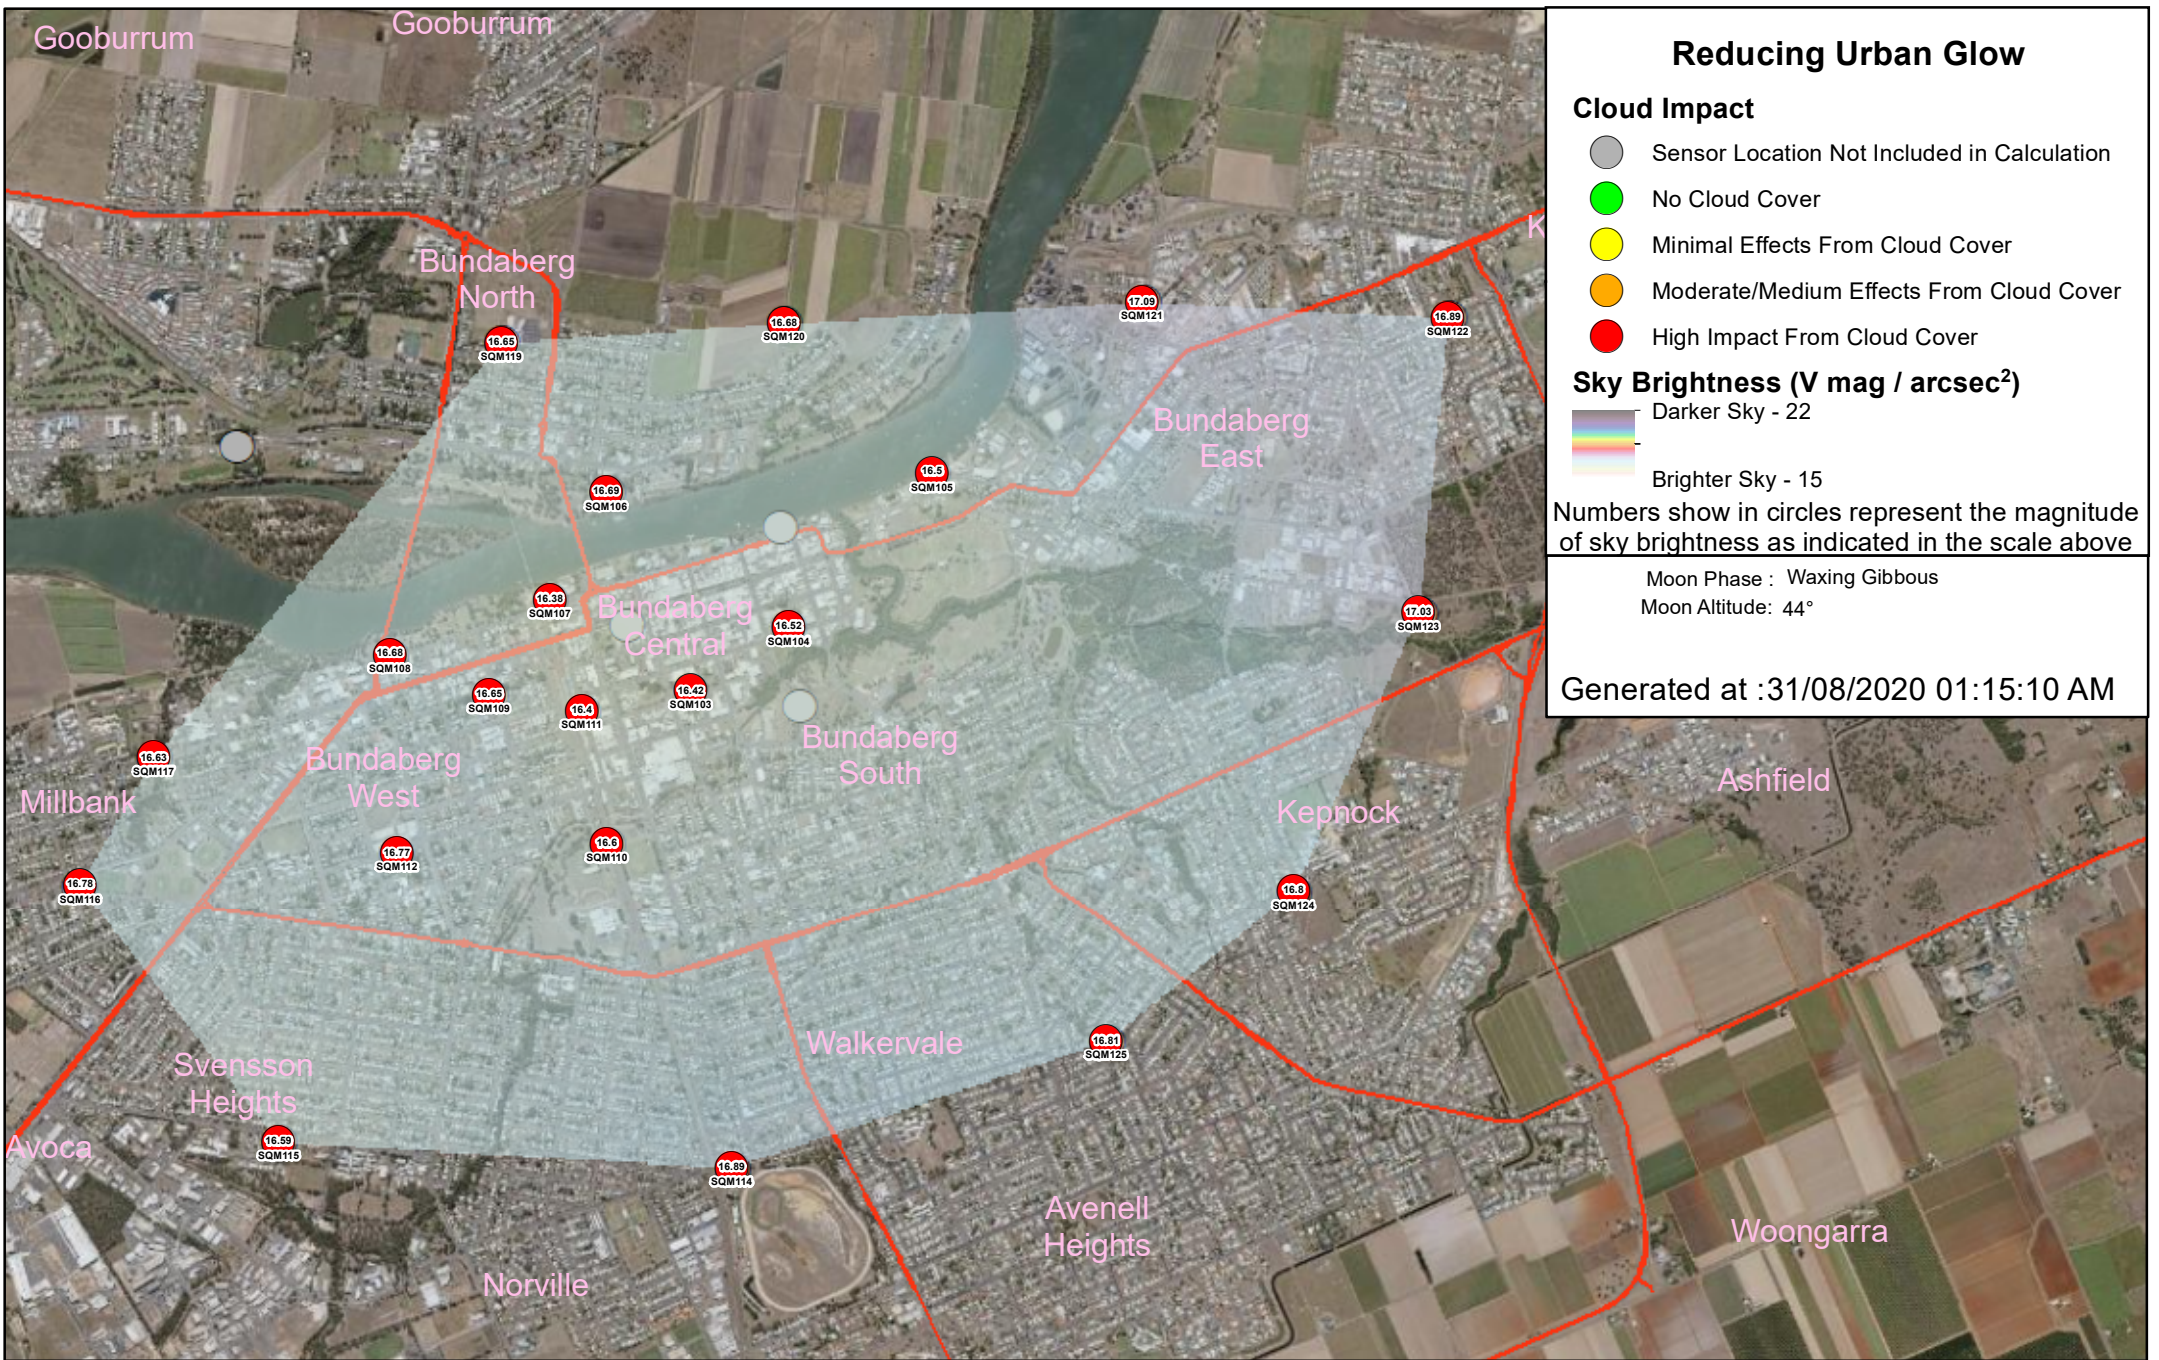

Reducing Urban Glow

1. ### Cloud Impact
2. Sensor Location Not Included in Calculation
   - No Cloud Cover
   - Minimal Effects From Cloud Cover
   - Moderate/Medium Effects From Cloud Cover
   - High Impact From Cloud Cover

Sky Brightness (V mag / arcsec²)

Darker Sky - 22

Brighter Sky - 15

Numbers show in circles represent the magnitude of sky brightness as indicated in the scale above

Moon Phase : Waxing Gibbous
Moon Altitude: 44°

Generated at :31/08/2020 01:15:10 AM