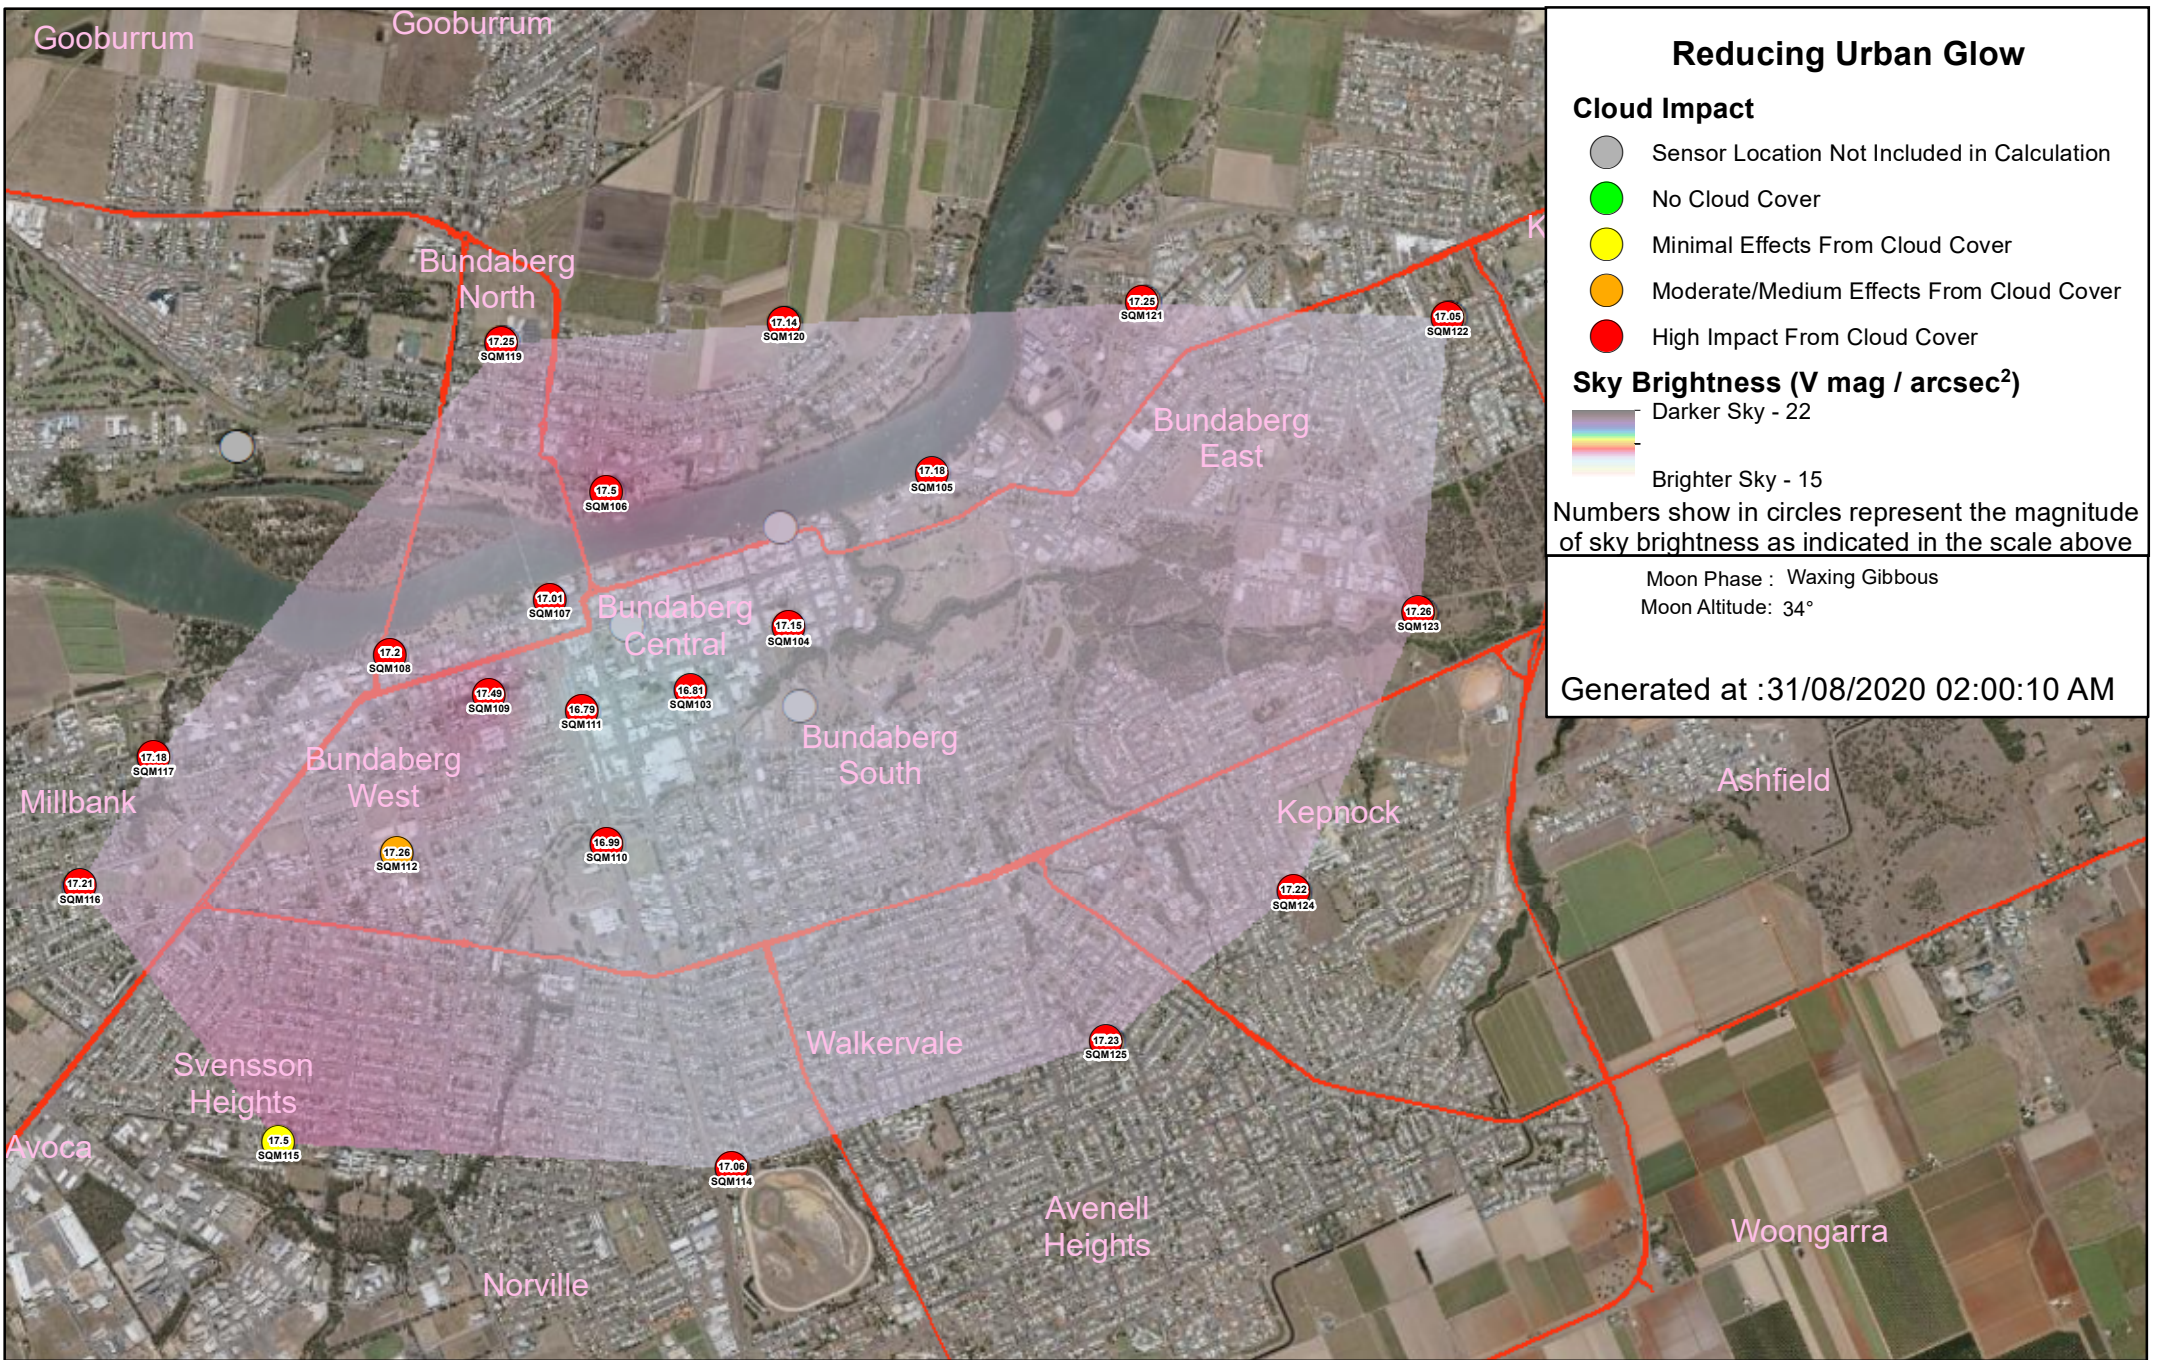

Reducing Urban Glow

1. ### Cloud Impact
2. Sensor Location Not Included in Calculation
   - No Cloud Cover
   - Minimal Effects From Cloud Cover
   - Moderate/Medium Effects From Cloud Cover
   - High Impact From Cloud Cover

Sky Brightness (V mag / arcsec²)

Darker Sky - 22

Brighter Sky - 15

Numbers show in circles represent the magnitude of sky brightness as indicated in the scale above

Moon Phase : Waxing Gibbous
Moon Altitude: 34°

Generated at :31/08/2020 02:00:10 AM