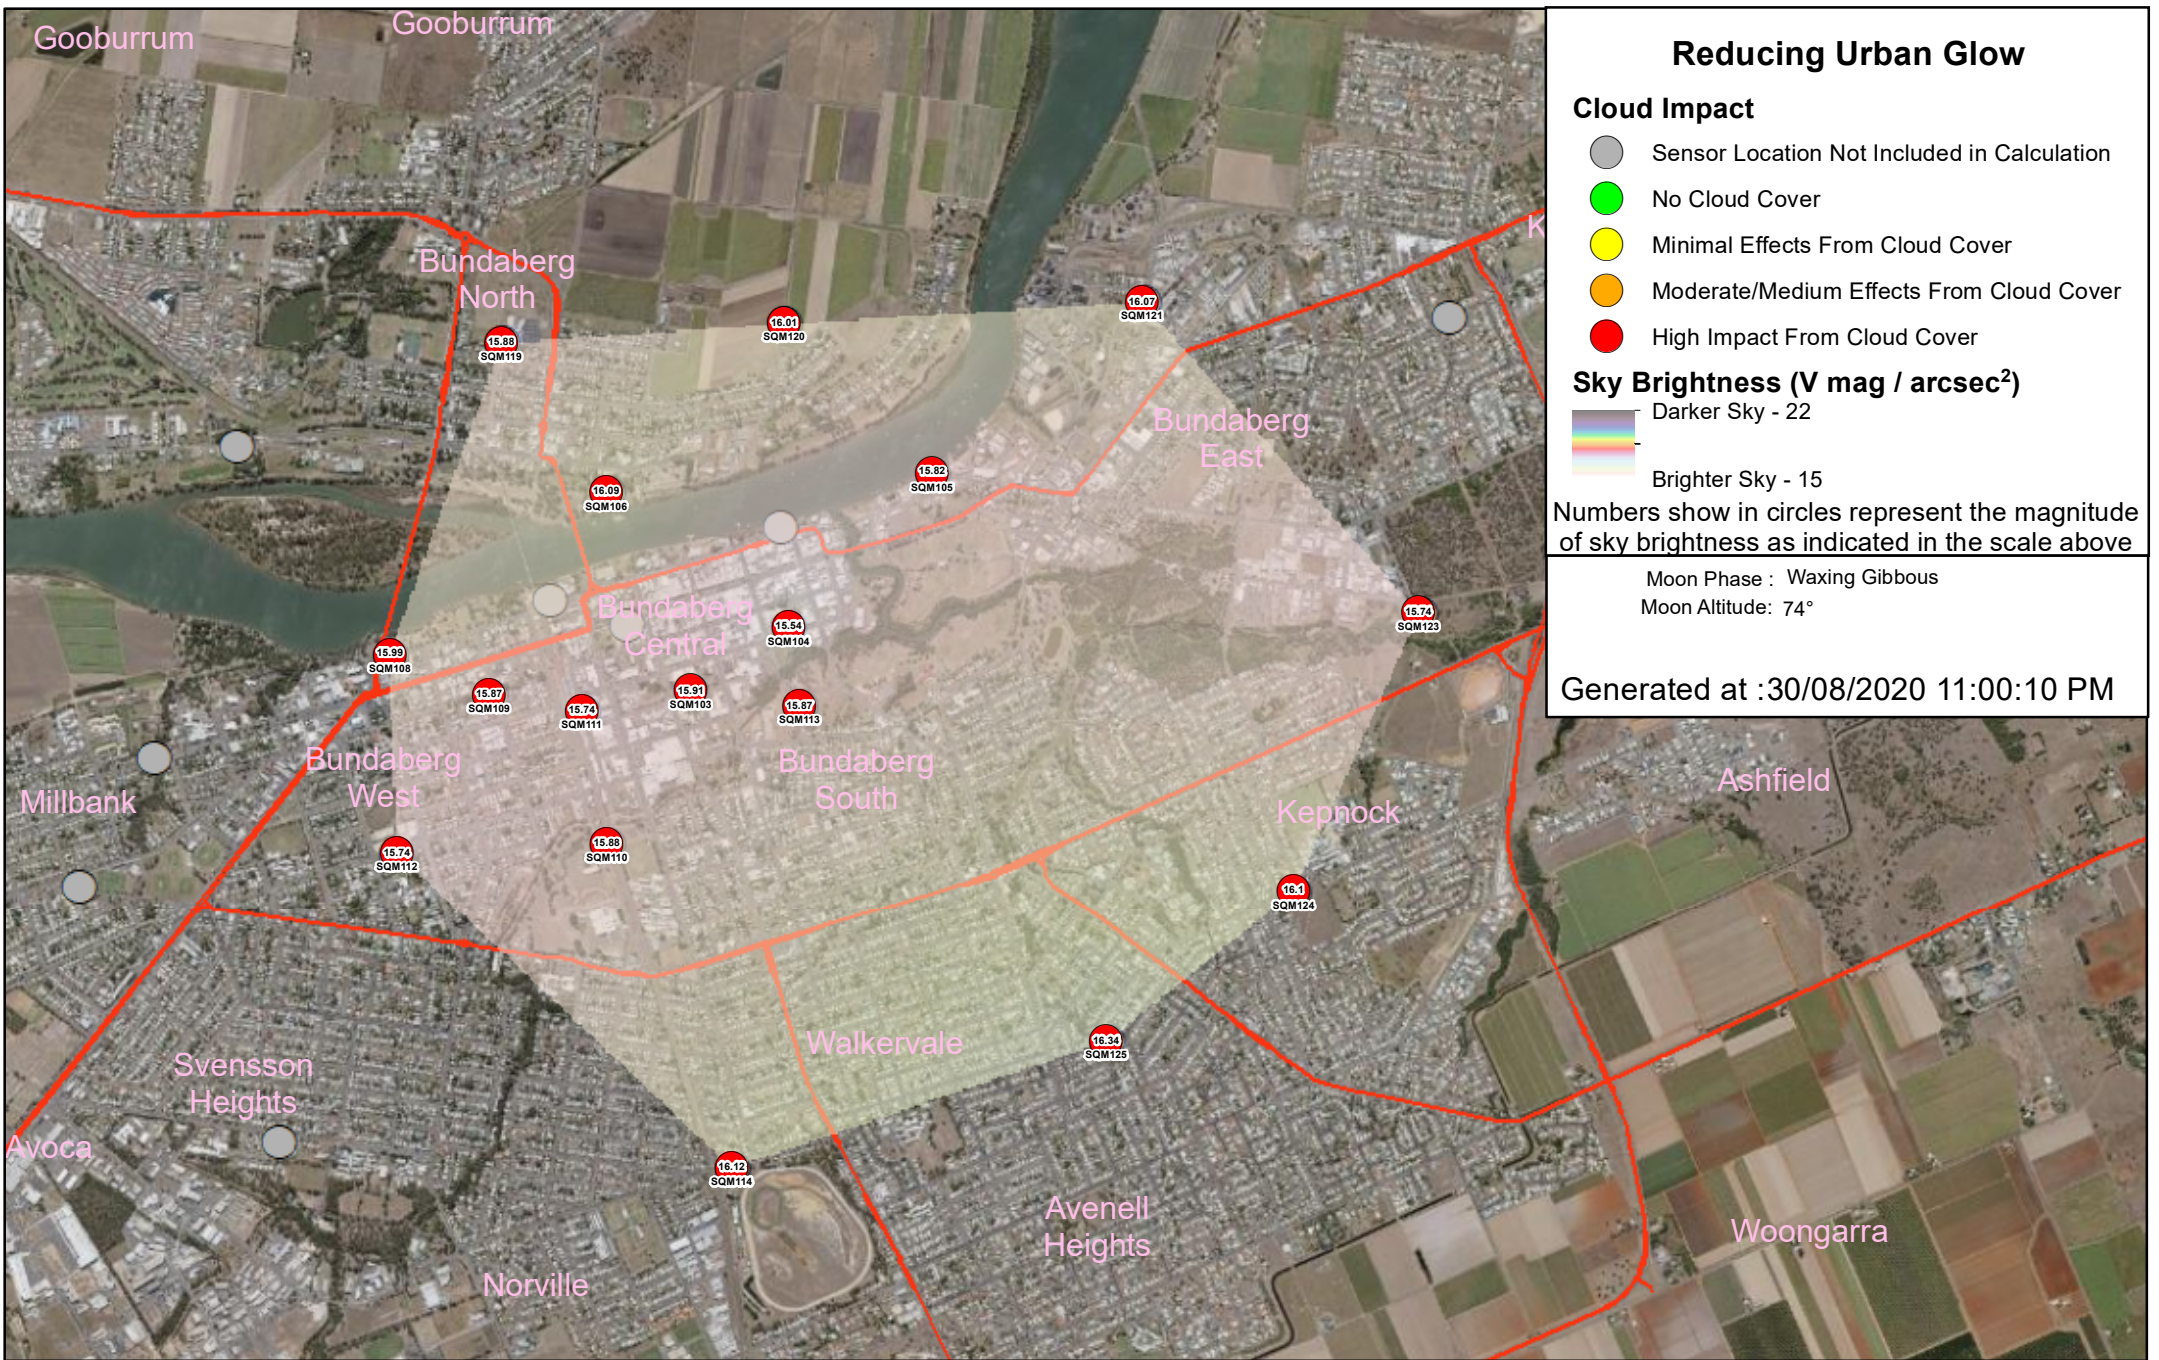

Reducing Urban Glow

1. **Cloud Impact**
2. Sensor Location Not Included in Calculation
   - No Cloud Cover
   - Minimal Effects From Cloud Cover
   - Moderate/Medium Effects From Cloud Cover
   - High Impact From Cloud Cover

Sky Brightness (V mag / arcsec²)
Darker Sky - 22

Brighter Sky - 15

Numbers show in circles represent the magnitude of sky brightness as indicated in the scale above

Moon Phase : Waxing Gibbous
Moon Altitude: 74°

Generated at :30/08/2020 11:00:10 PM